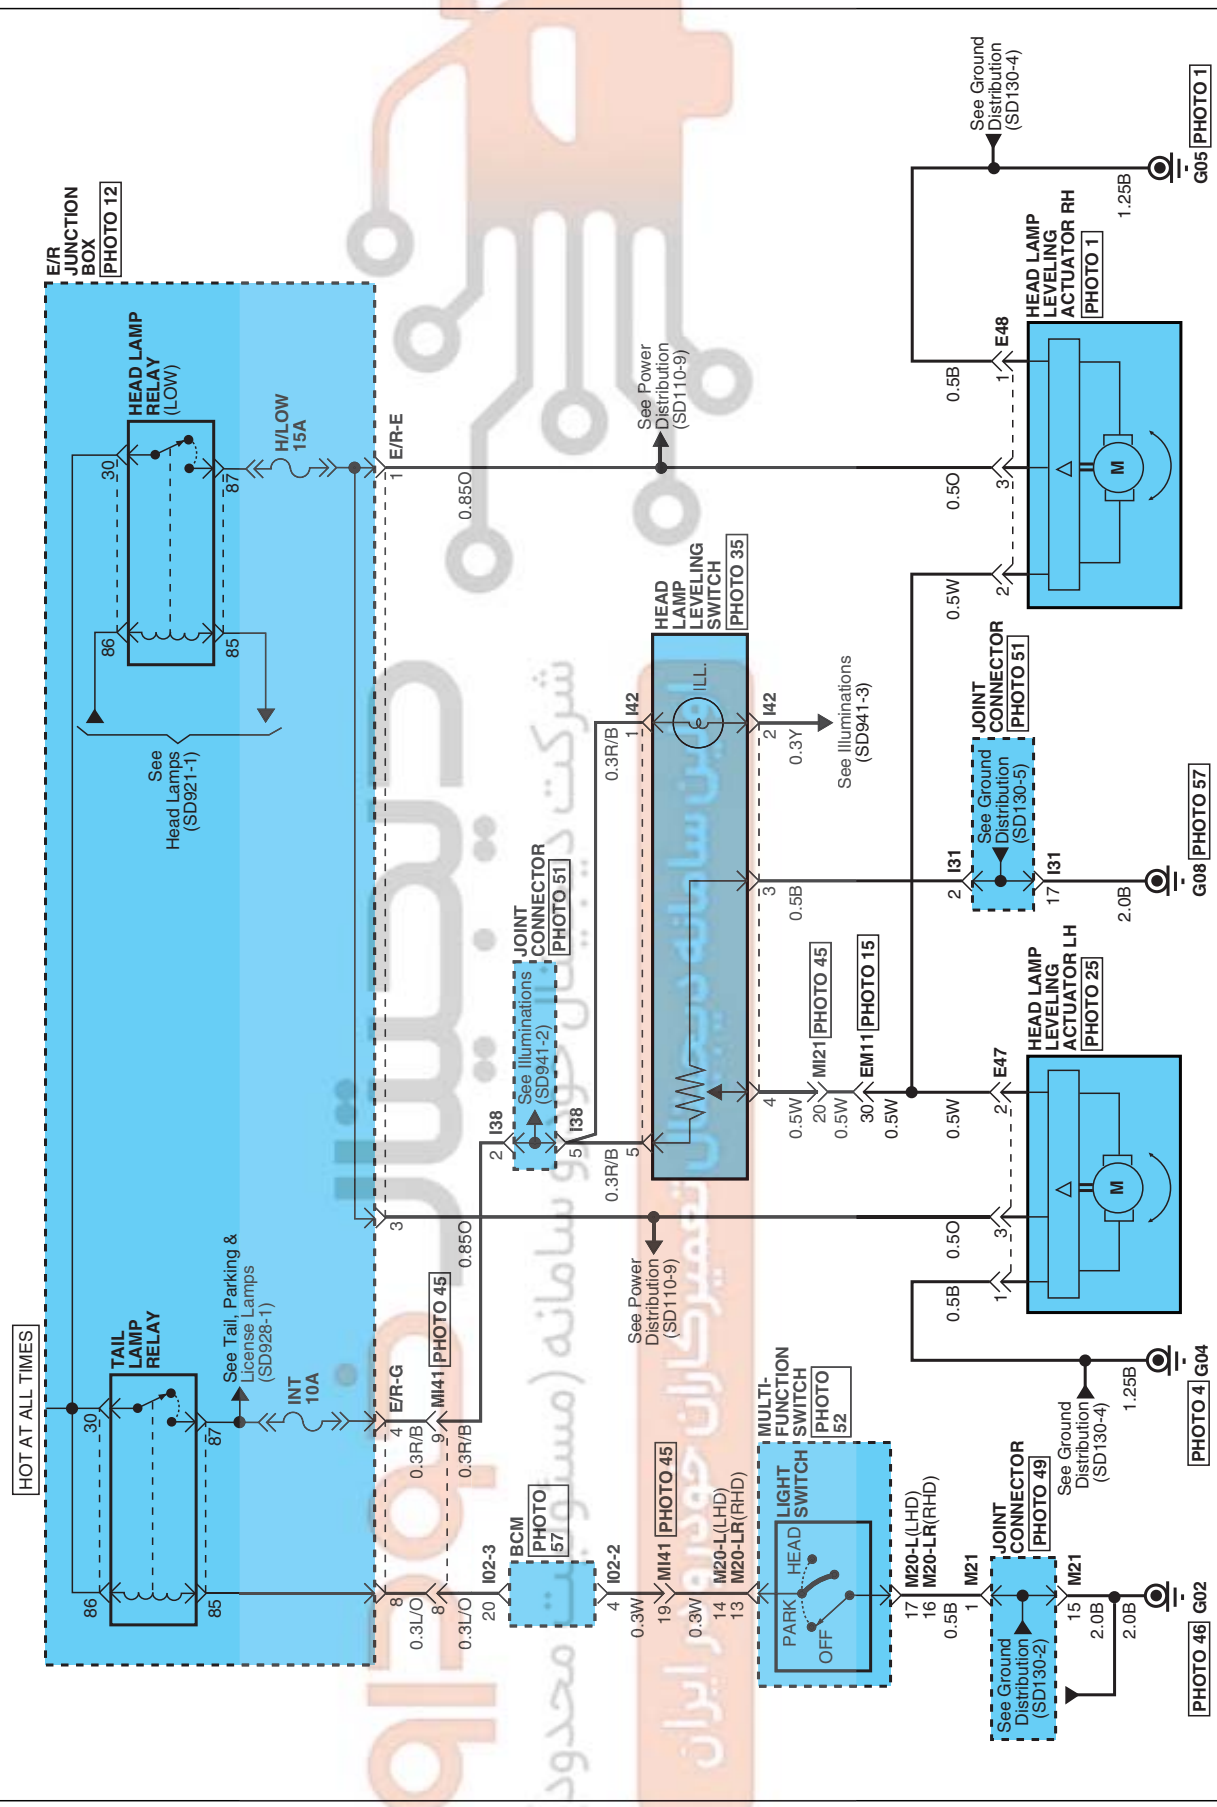

HEAD LAMP LEVELING DEVICE EAEADBAB

HEAD LAMP LEVELING DEVICE (1)

SD922-1

HEAD LAMP LEVELING DEVICE

HEAD LAMP LEVELING DEVICE (2)

SD922-2

**E47**

AMP\_025\_03F\_B

**E48**

AMP\_025\_03F\_B

**I42**

KUM\_CDR\_05F\_W

**M20-L**

KET\_0509\_18F\_W

**M20-LR**

KET\_0509\_18F\_W