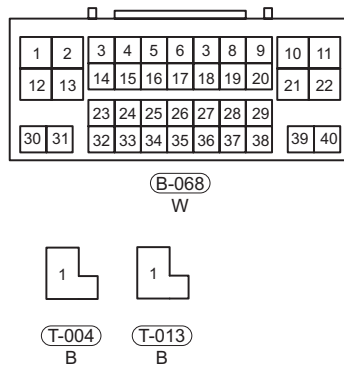

ET15570050