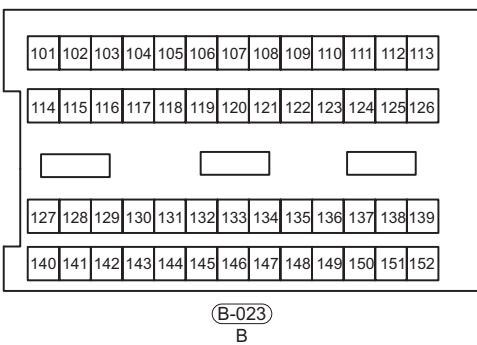

ET15570050