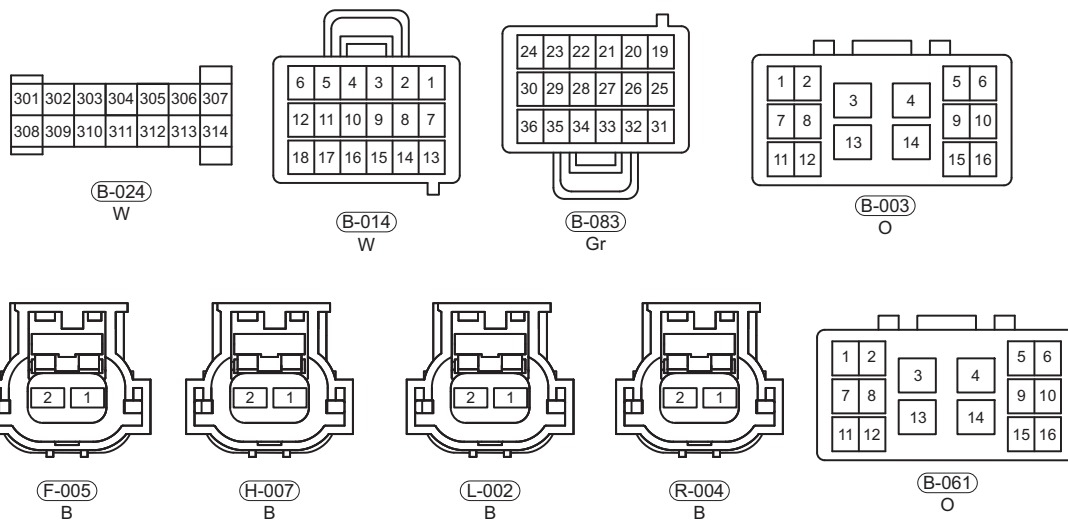

Circuit Diagram

Power Window Control System (Page 1 of 5)

58

ET15570010

Power Window Control System (Page 2 of 5)

58

ET15570020

Power Window Control System (Page 3 of 5)