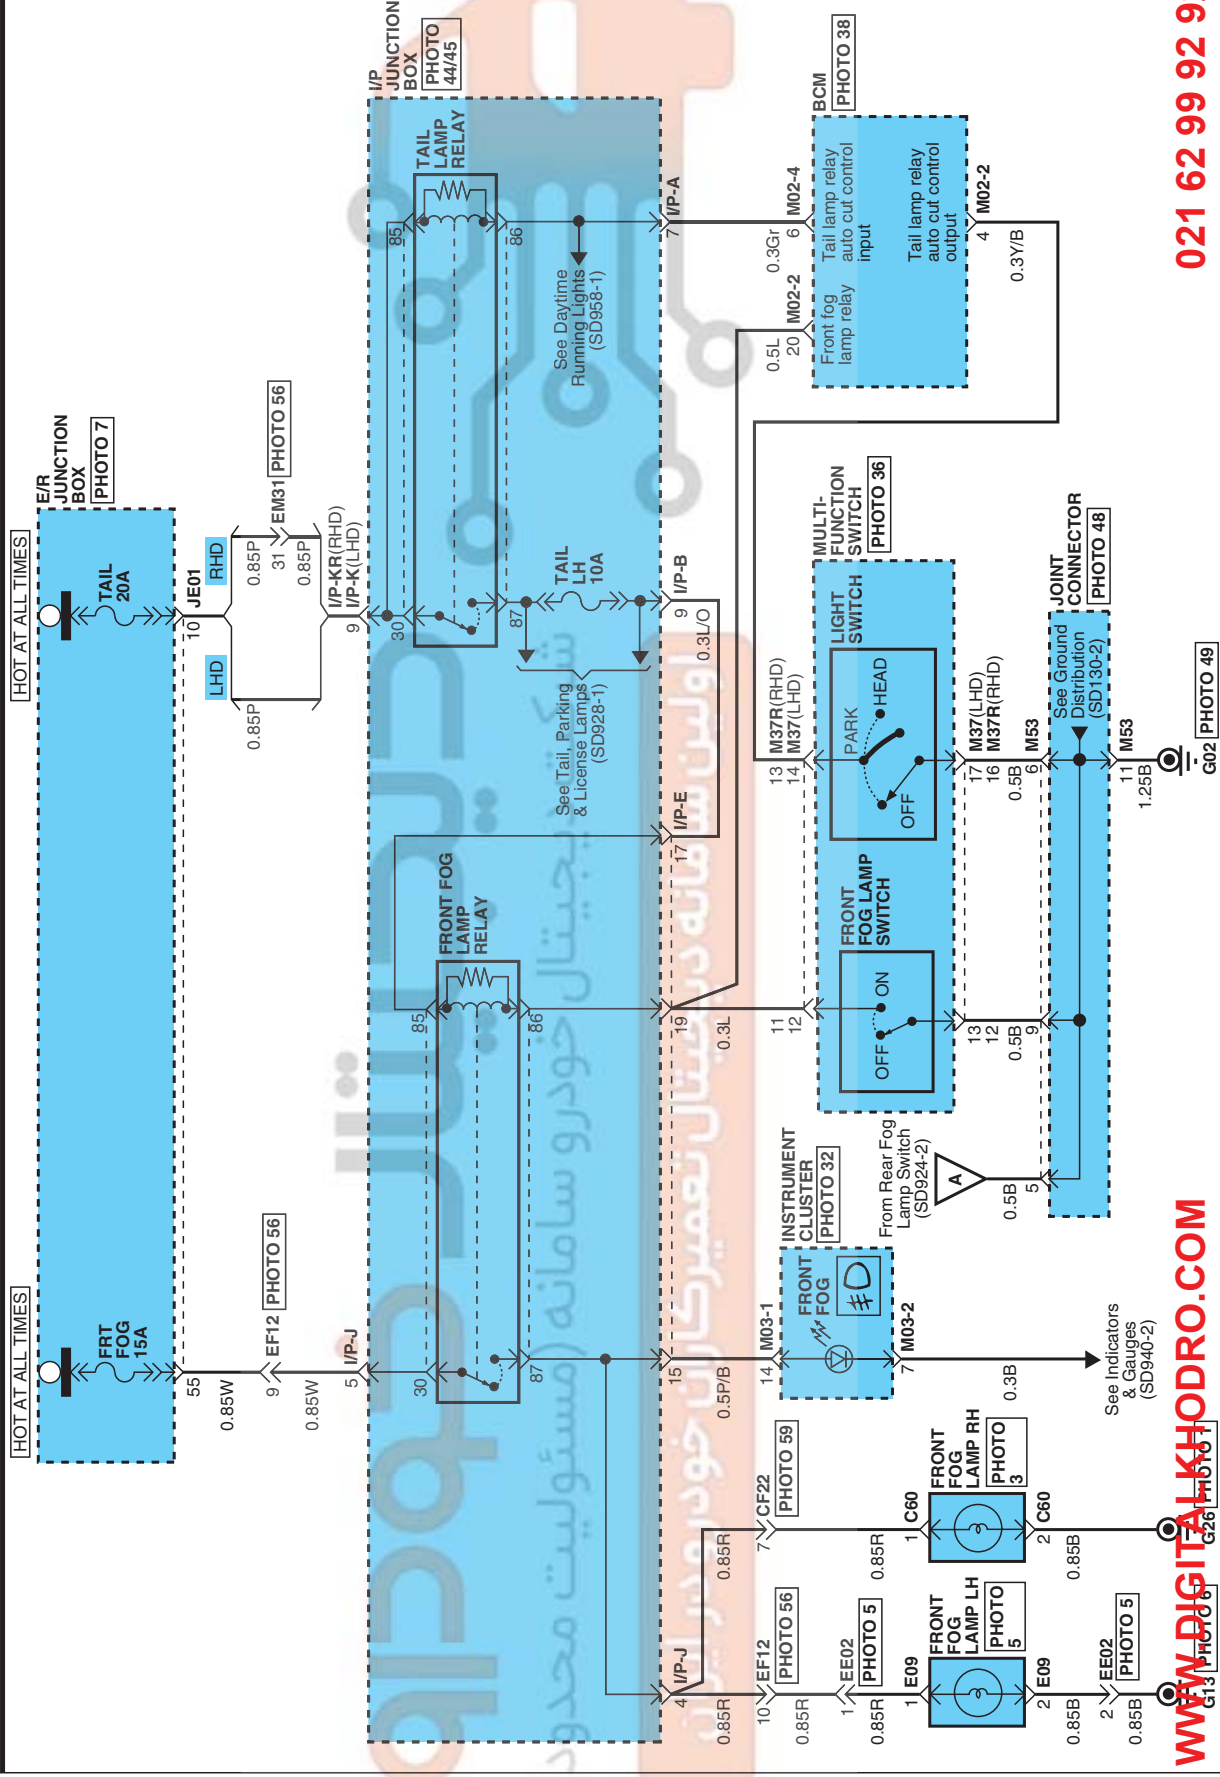

FRONT FOG & REAR FOG LAMPS E91F2FBC

Front Fog & Rear Fog Lamps (1)

SD924-1

FRONT FOG & REAR FOG LAMPS

Front Fog & Rear Fog Lamps (2)

SD924-2

FRONT FOG & REAR FOG LAMPS

Front Fog & Rear Fog Lamps (3)

SD924-3

C60

KET\_110WP\_02F\_FOG

M02-4

KET\_040III\_24F\_Gr

M37R

KET\_0509\_18F\_W

E09

KET\_110WP\_02F\_FOG

M03-1

MLX\_040III\_20F\_Gr

M39

KET\_090II\_06F\_L

M01-2

AMP\_0925\_20F\_W

M03-2

MLX\_040III\_16F\_Gr

R13

KET\_090II\_04F\_W

M02-2

KET\_040III\_20F\_W

M37

KET\_0509\_18F\_W

R14