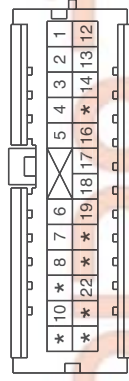

FRONT FOG & REAR FOG LAMPS E91F2FBC

Front Fog & Rear Fog Lamps (1)

SD924-1

FRONT FOG & REAR FOG LAMPS

Front Fog & Rear Fog Lamps (2)

SD924-2

FRONT FOG & REAR FOG LAMPS

Front Fog & Rear Fog Lamps (3)

SD924-3

C60

KET\_110WP\_02F\_FOG

M02-4

KET\_040III\_24F\_Gr

M37R

KET\_0509\_18F\_W

E09