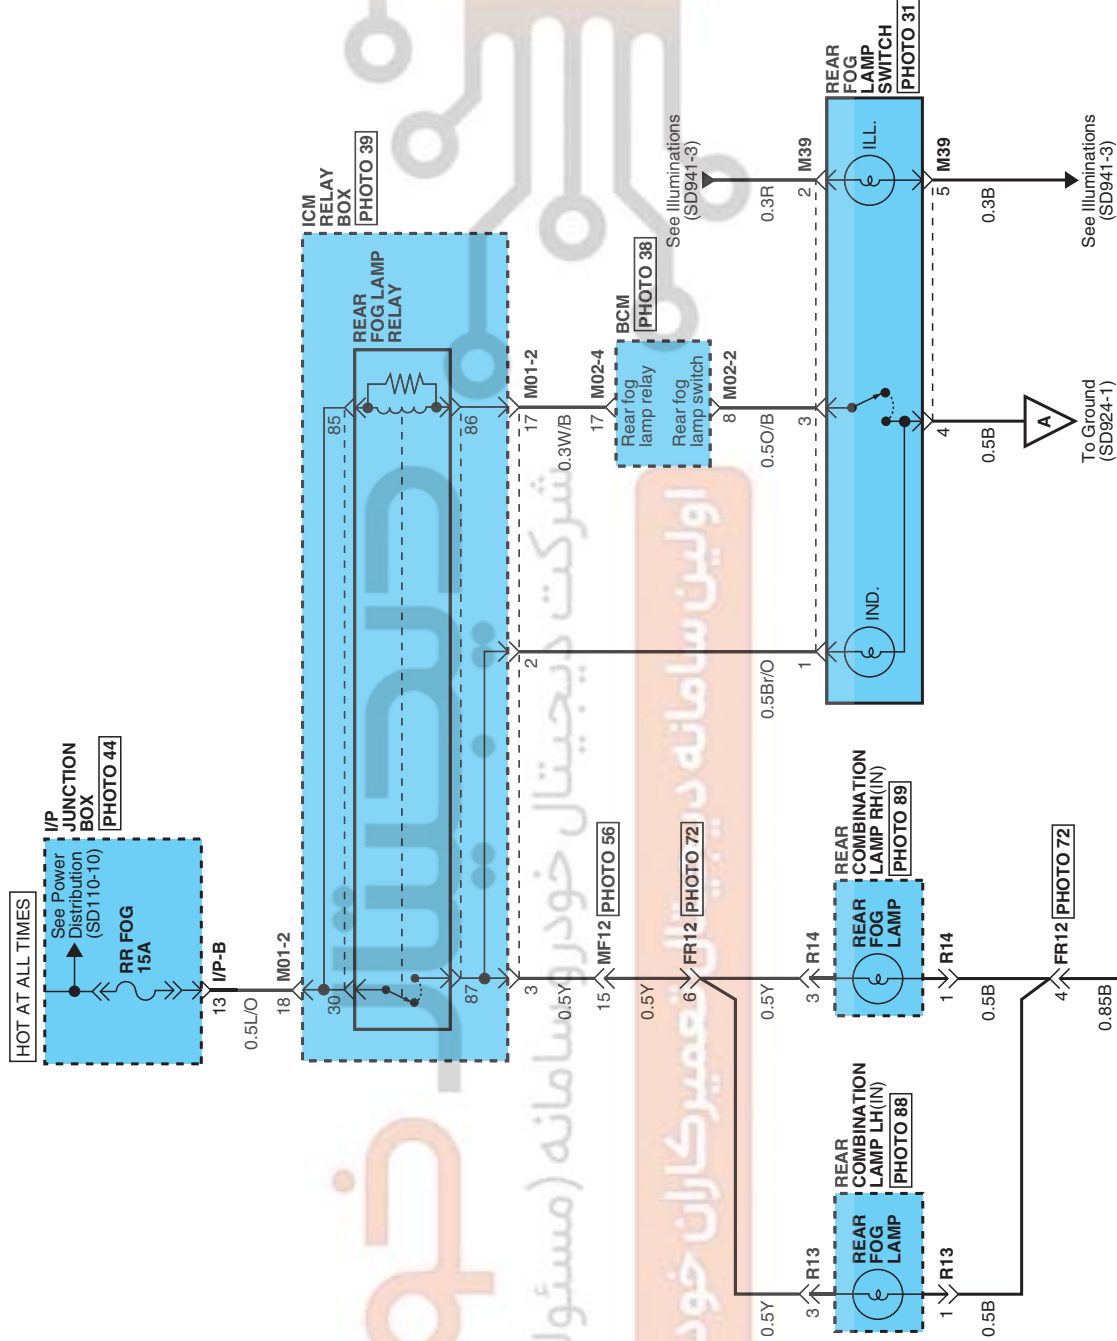

FRONT FOG & REAR FOG LAMPS E91F2FBC

Front Fog & Rear Fog Lamps (1)

SD924-1

FRONT FOG & REAR FOG LAMPS

Front Fog & Rear Fog Lamps (2)

SD924-2

FRONT FOG & REAR FOG LAMPS

Front Fog & Rear Fog Lamps (3)

SD924-3

C60

KET\_110WP\_02F\_FOG

M02-4

KET\_040III\_24F\_Gr

M37R

KET\_0509\_18F\_W

E09

KET\_110WP\_02F\_FOG

M03-1

MLX\_040III\_20F\_Gr

M39

KET\_090II\_06F\_L

M01-2

AMP\_0925\_20F\_W

M03-2

MLX\_040III\_16F\_Gr

R13

KET\_090II\_04F\_W

M02-2

KET\_040III\_20F\_W

M37

KET\_0509\_18F\_W

R14