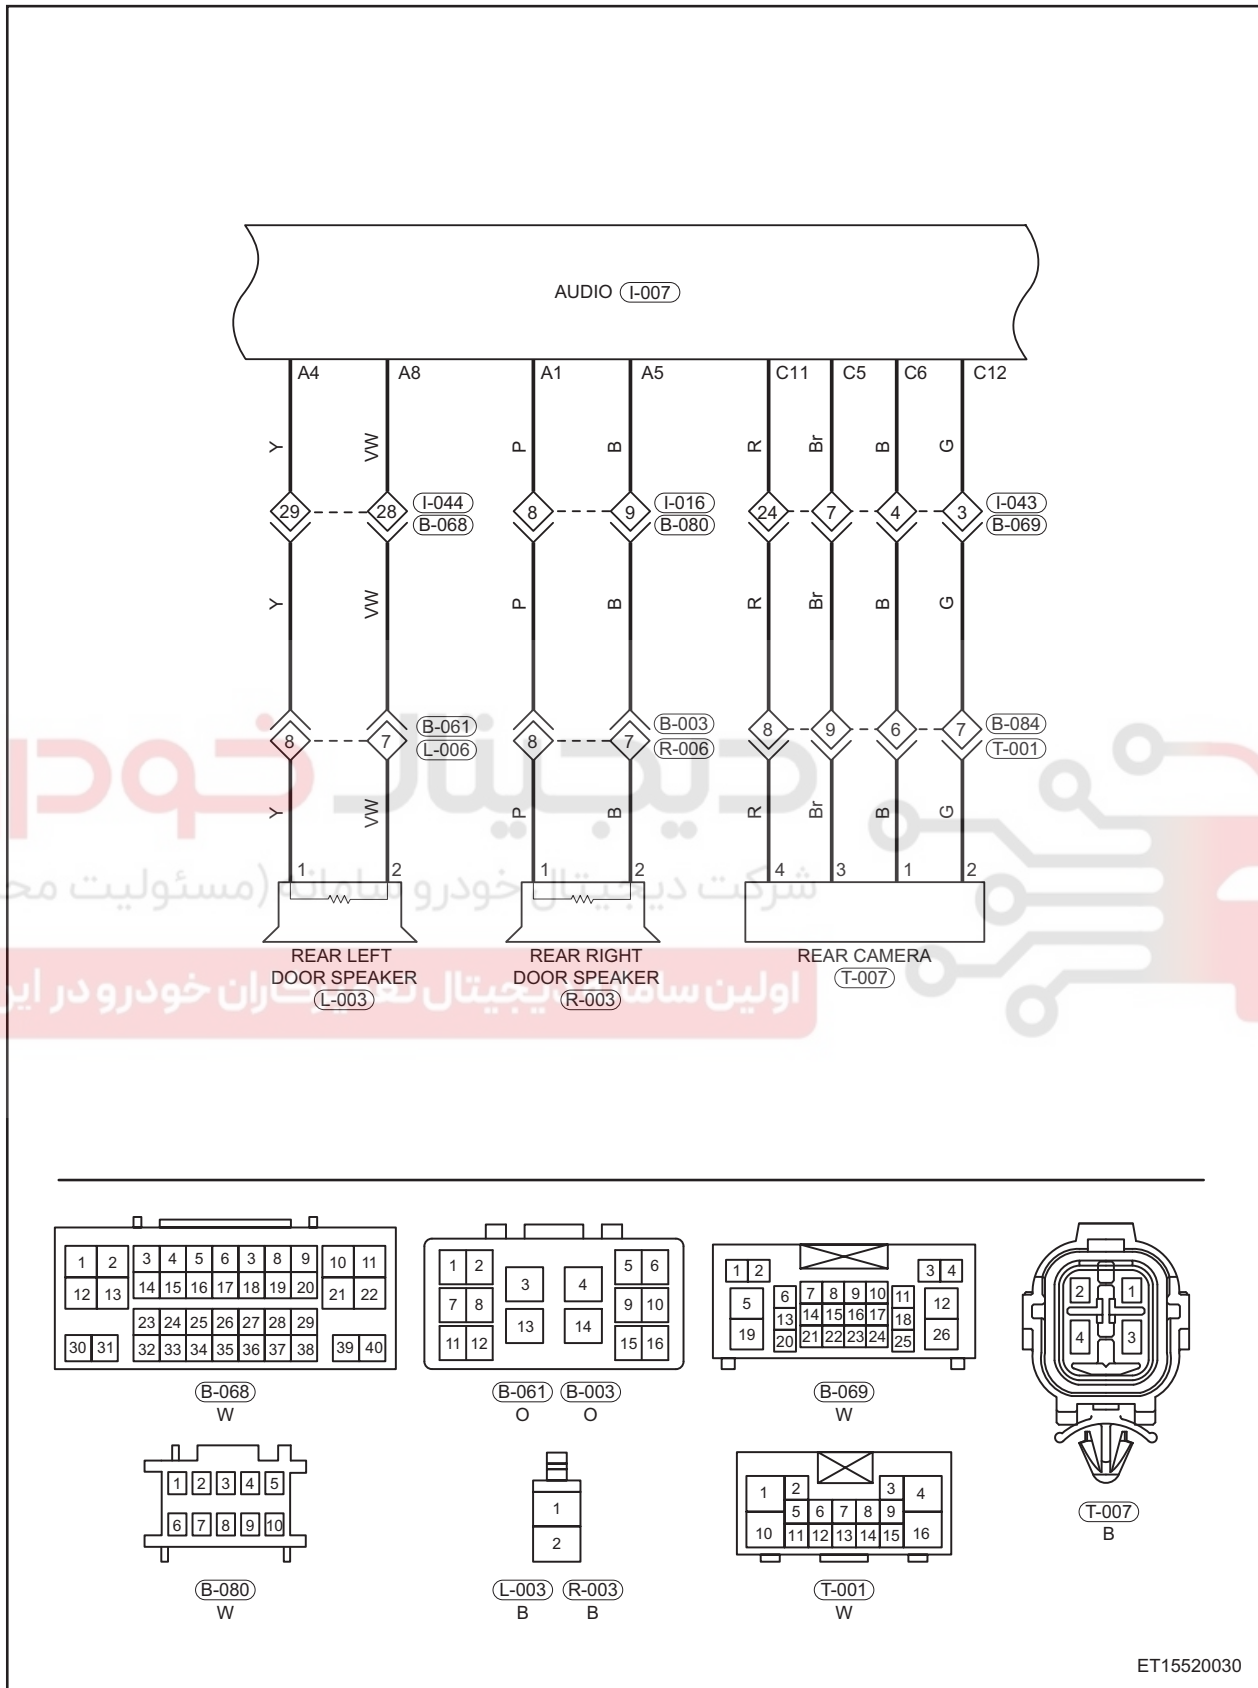

Circuit Diagram

Audio/Visual System (Page 1 of 4)

Audio/Visual System (Page 2 of 4)

Audio/Visual System (Page 3 of 4)

(B-068)
W

(B-061) (B-003)
O O

(B-069)
W

(B-080)
W

(L-003) (R-003)
B B

(T-001)
W

(T-007)
B

ET15520030

Audio/Visual System (Page 4 of 4)