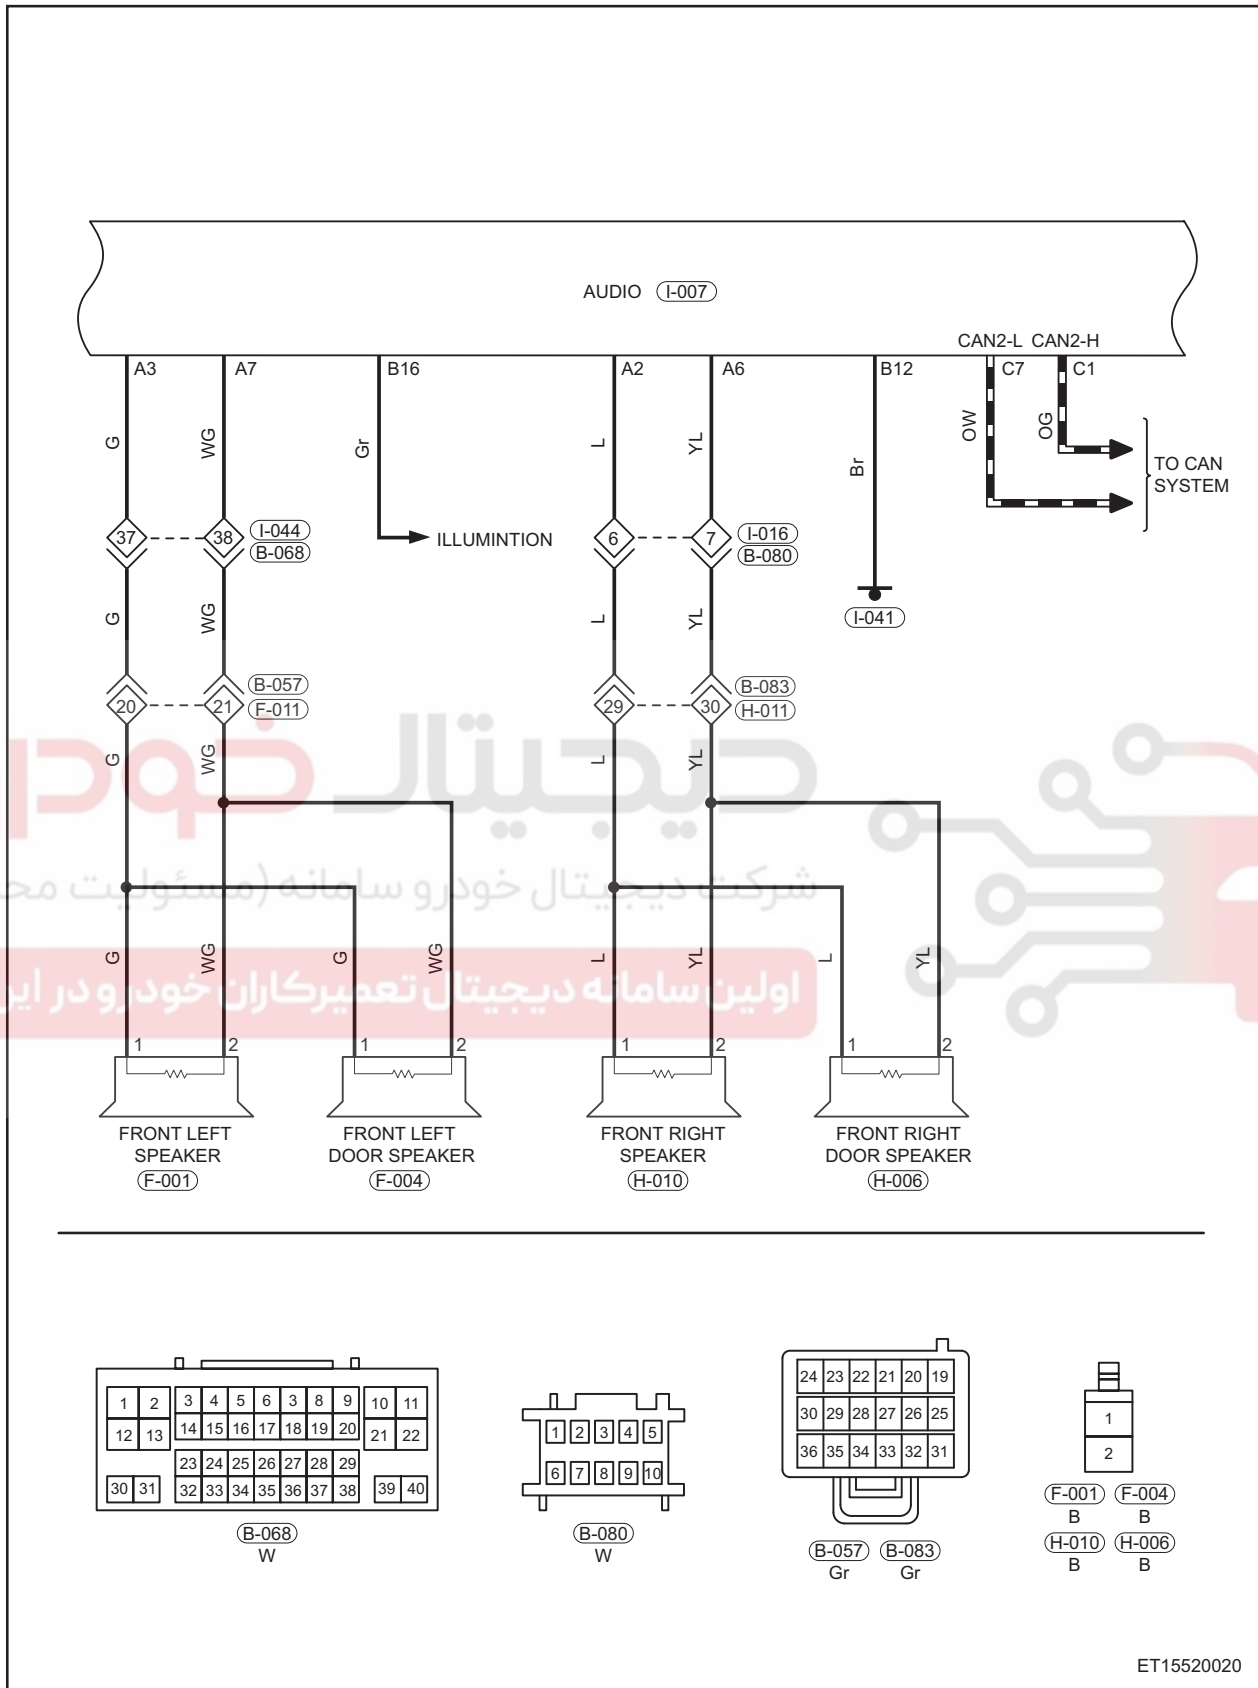

Circuit Diagram

Audio/Visual System (Page 1 of 4)

Audio/Visual System (Page 2 of 4)

Audio/Visual System (Page 3 of 4)

(B-068)
W

(B-061) (B-003)
O O

(B-069)
W

(B-080)
W

(L-003) (R-003)
B B

(T-001)
W

(T-007)
B

ET15520030

Audio/Visual System (Page 4 of 4)