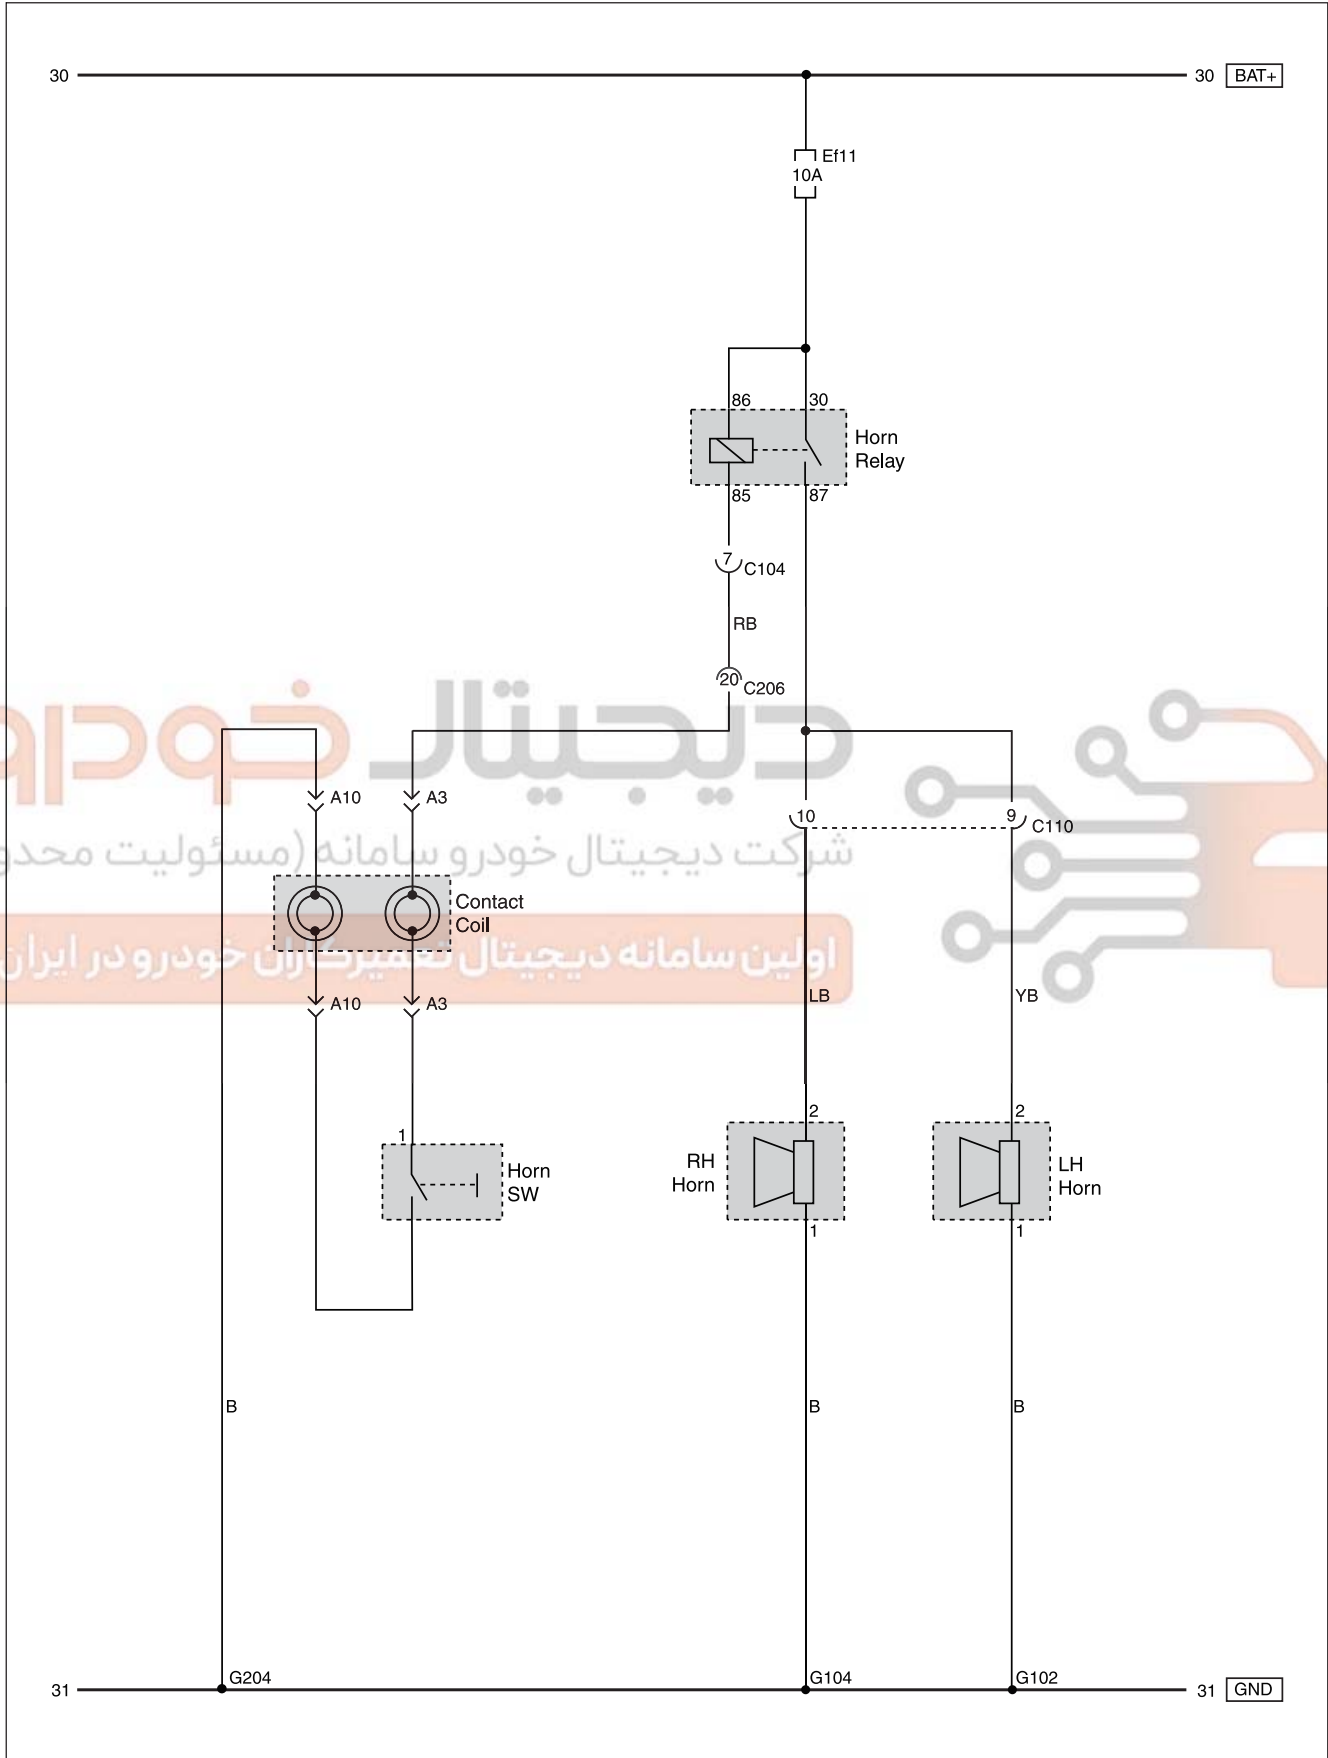

20. HORN 8610

A. CONNECTOR INFORMATION

Connector Number (Pin Number, Color)	Connecting Wiring Harness	Connector Position	Remark
C104 (14Pin, White)	W/H Floor - Eng Room Fuse & Relay Box	Eng Room Fuse & Relay Box	
C110 (18Pin, White)	W/H Eng - Eng Room Fuse & Relay Box	Eng Room Fuse & Relay Box	
C206 (39Pin, Black)	W/H Main - W/H Floor	Upper the Driver Legroom	C/Holder
G102	W/H Eng Room	Behind LH Head Lamp	
G104	W/H Eng Room	Behind RH Head Lamp	
G204	W/H Main	Backside TGS Lever Unit	

B. CONNECTOR IDENTIFICATION SYMBOL & PIN NUMBER POSITION

C104
W/H Floor
(Eng Room Fuse
& Relay Box)

C110
W/H Eng
(Eng Room Fuse
& Relay Box)

C206
W/H Floor

Contact Coil
Connector

Horn

Horn Contact
(Steering)