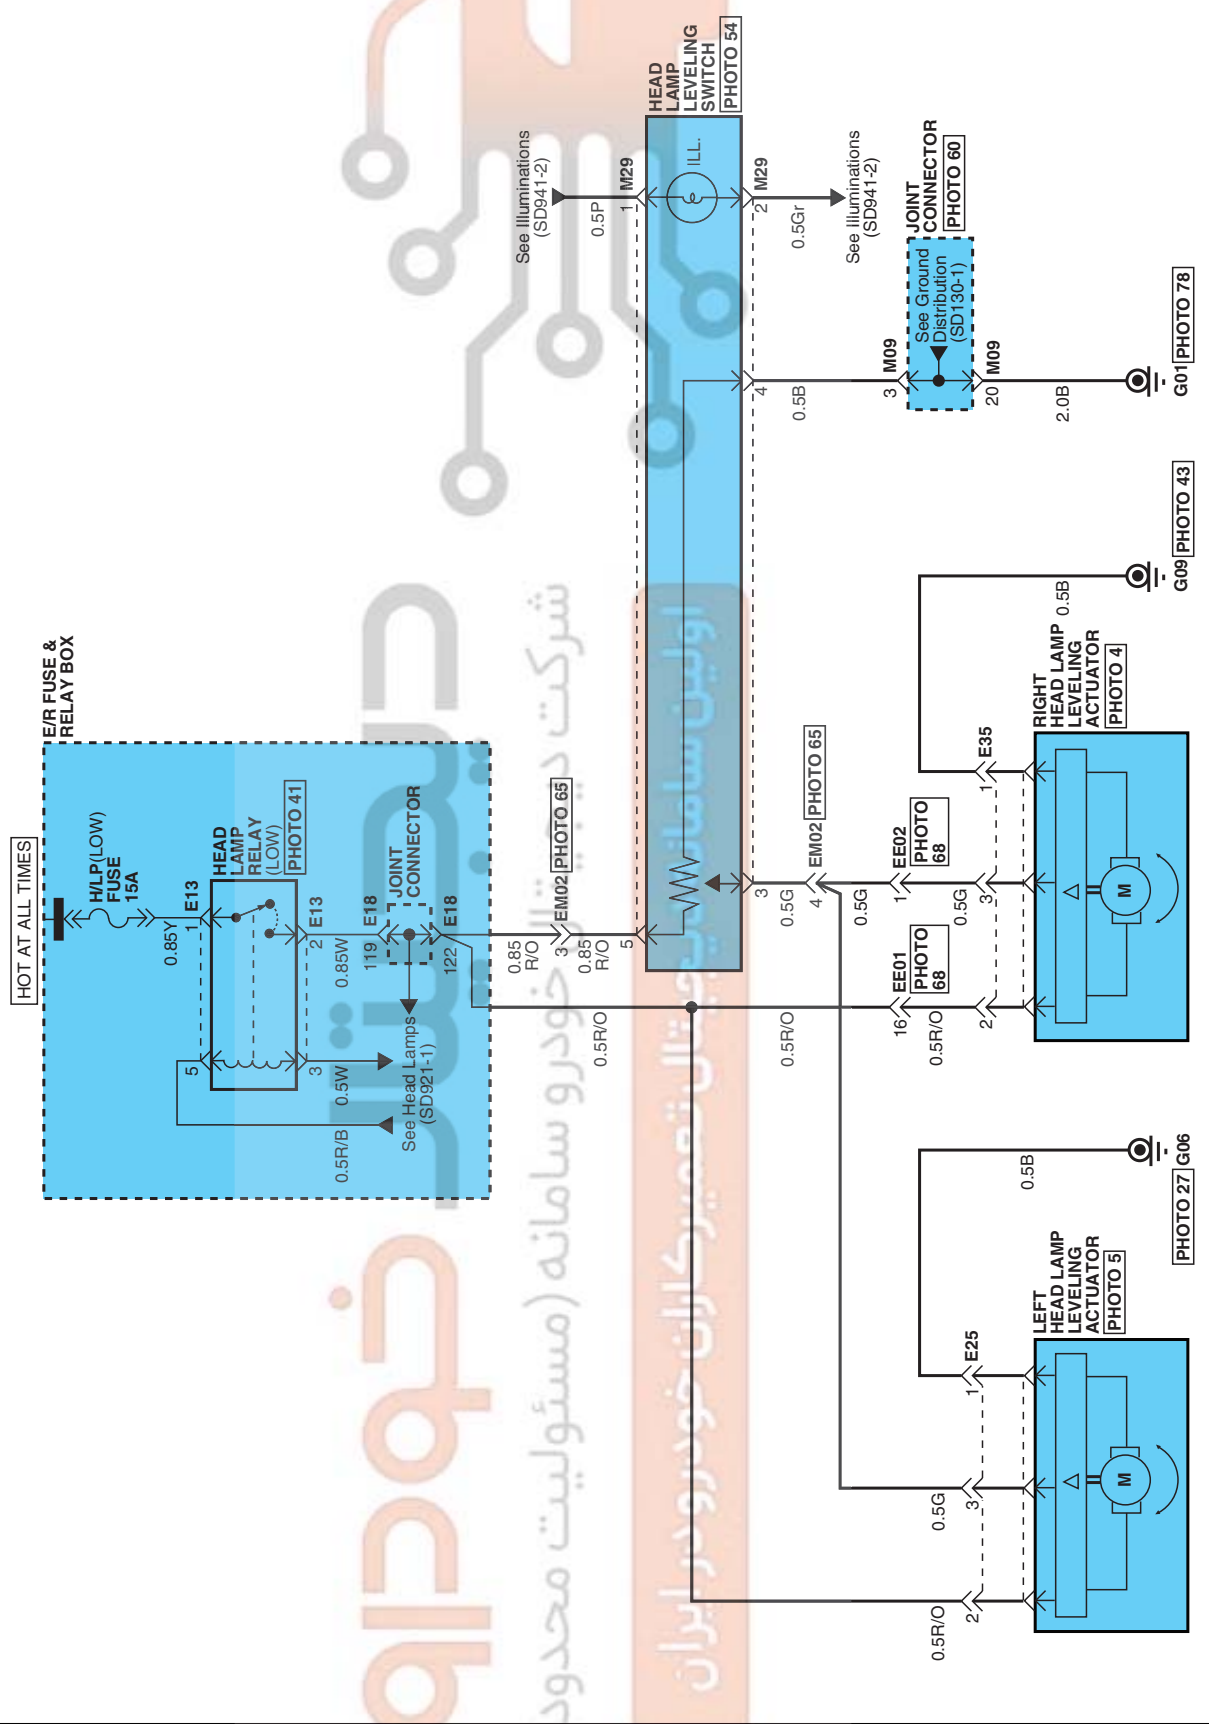

HEAD LAMP LEVELING DEVICE EC524-DC0

HEAD LAMP LEVELING DEVICE (1)

SD922-1

HEAD LAMP LEVELING DEVICE

HEAD LAMP LEVELING DEVICE (2)

SD922-2

<p>E13</p>  <p>CR06F011</p>	<p>E25</p>  <p>KUM_NMWMP_03E_B</p>	<p>E35</p>  <p>KUM_NMWMP_03E_B</p>	<p>M29</p>  <p>KUM_CDR_05B_B</p>
--	---	---	---