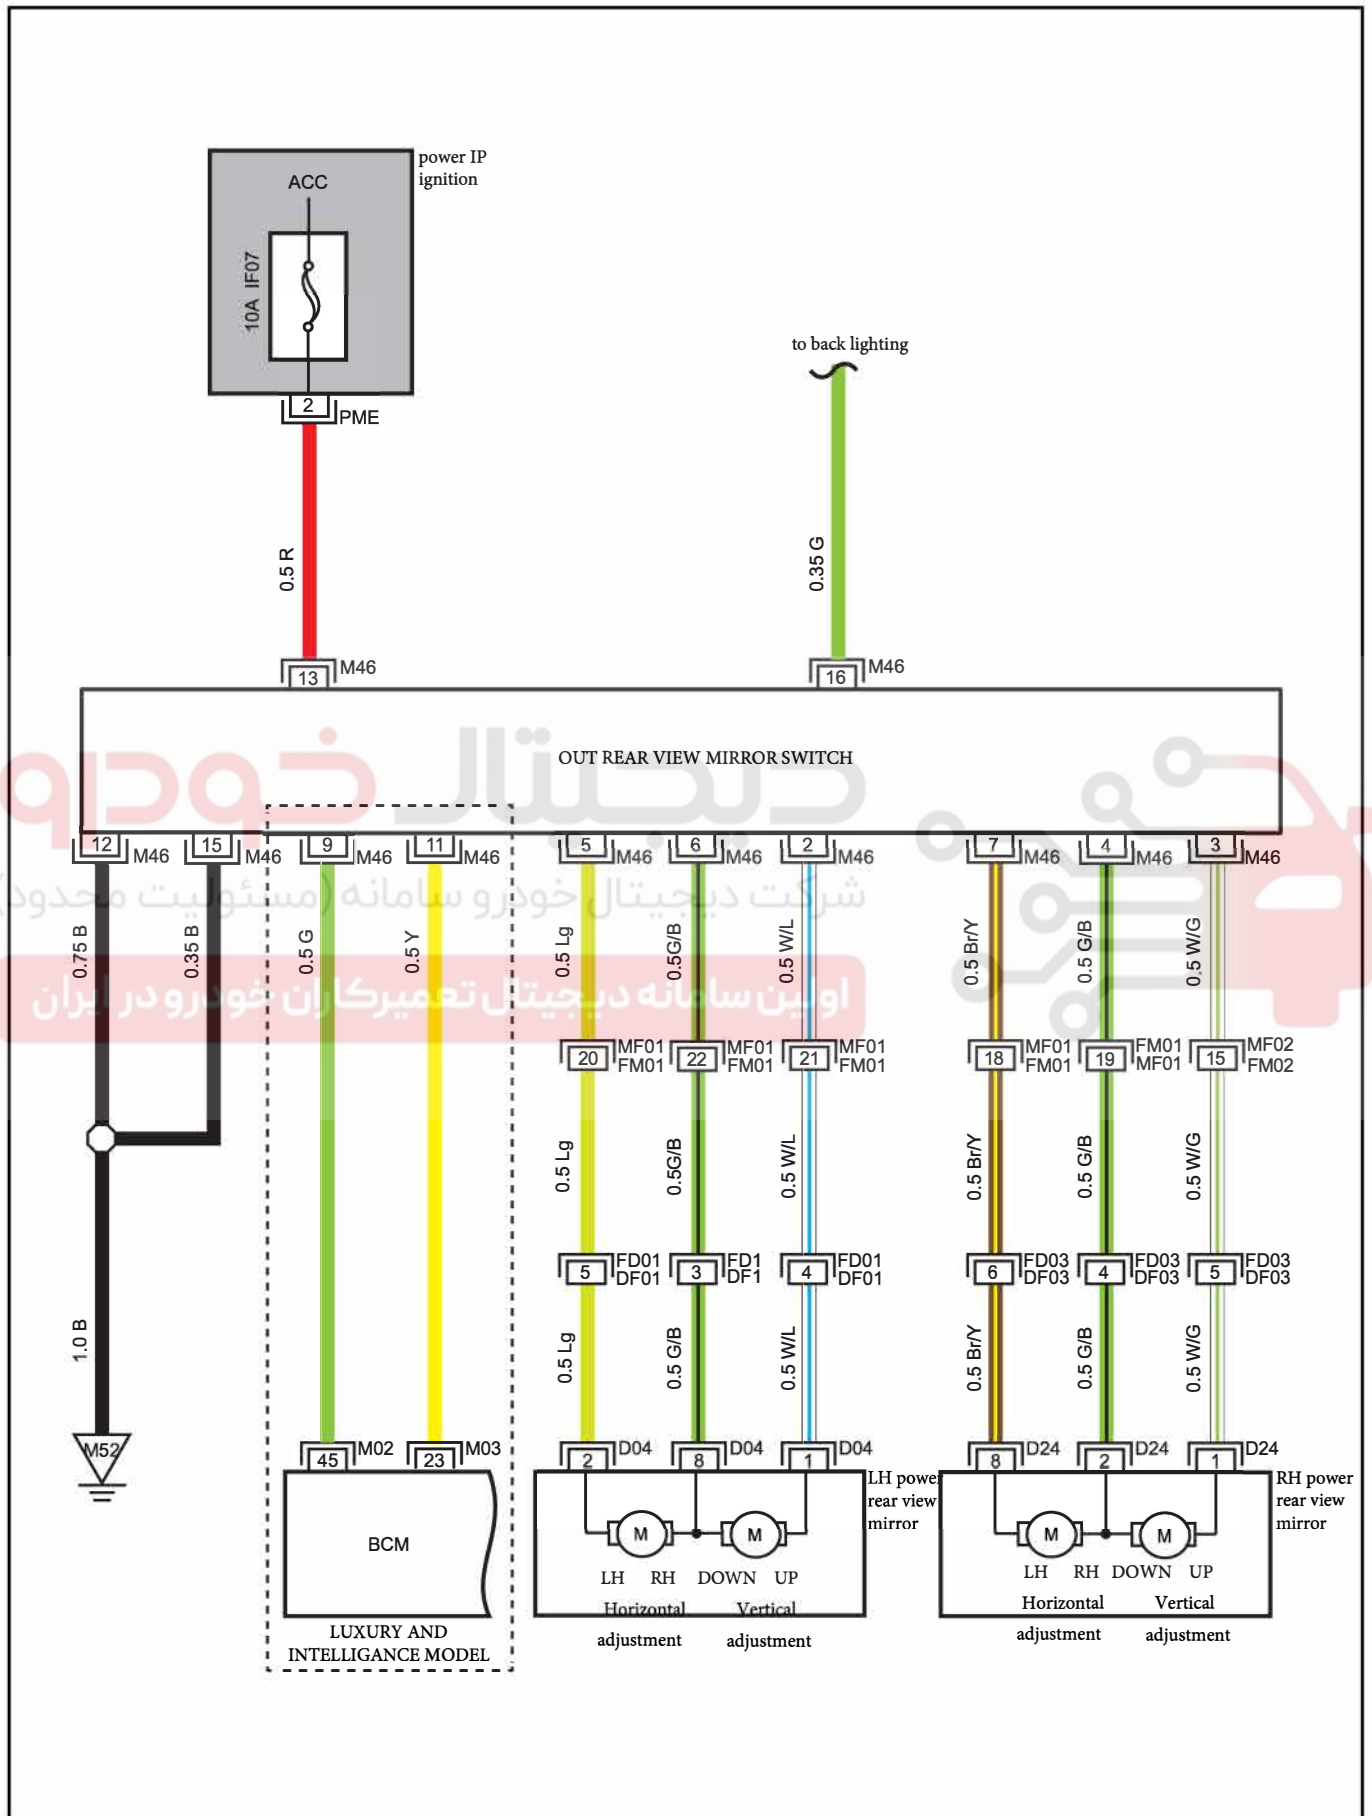

POWER REAR VIEW MIRROR

wire harness junctor	description	page
M46	out rear view mirror wire harness junctor	26
M02	BCM B wire harness junctor	25
M03	BCM C wire harness junctor	26
D04	left power rear view mirror wire harness junctor	49
D24	right power rear view mirror wire harness junctor	53
MF1	main wire harness connecting with frame wire harness junctor 1	26
FM1	frame wire harness connecting with main wire harness junctor 1	43
MF2	main wire harness connecting with frame wire harness junctor 2	26
FM2	frame wire harness connecting with main wire harness junctor 2	43
FD1	body wire harness connecting with left front door wire harness	43
DF1	left front door wire harness connecting with body wire harness	49
FD3	body wire harness connecting with right front door wire harness	43
DF3	right front door wire harness connecting with body wire harness	53
M52	landing	63

connection point	remark	page
M46-16	to back lighting	139

دیجیتال خودرو  
شرکت دیجیتال خودرو سامانه (مسئولیت محدود)

اولین سامانه دیجیتال تعمیرکاران خودرو در ایران