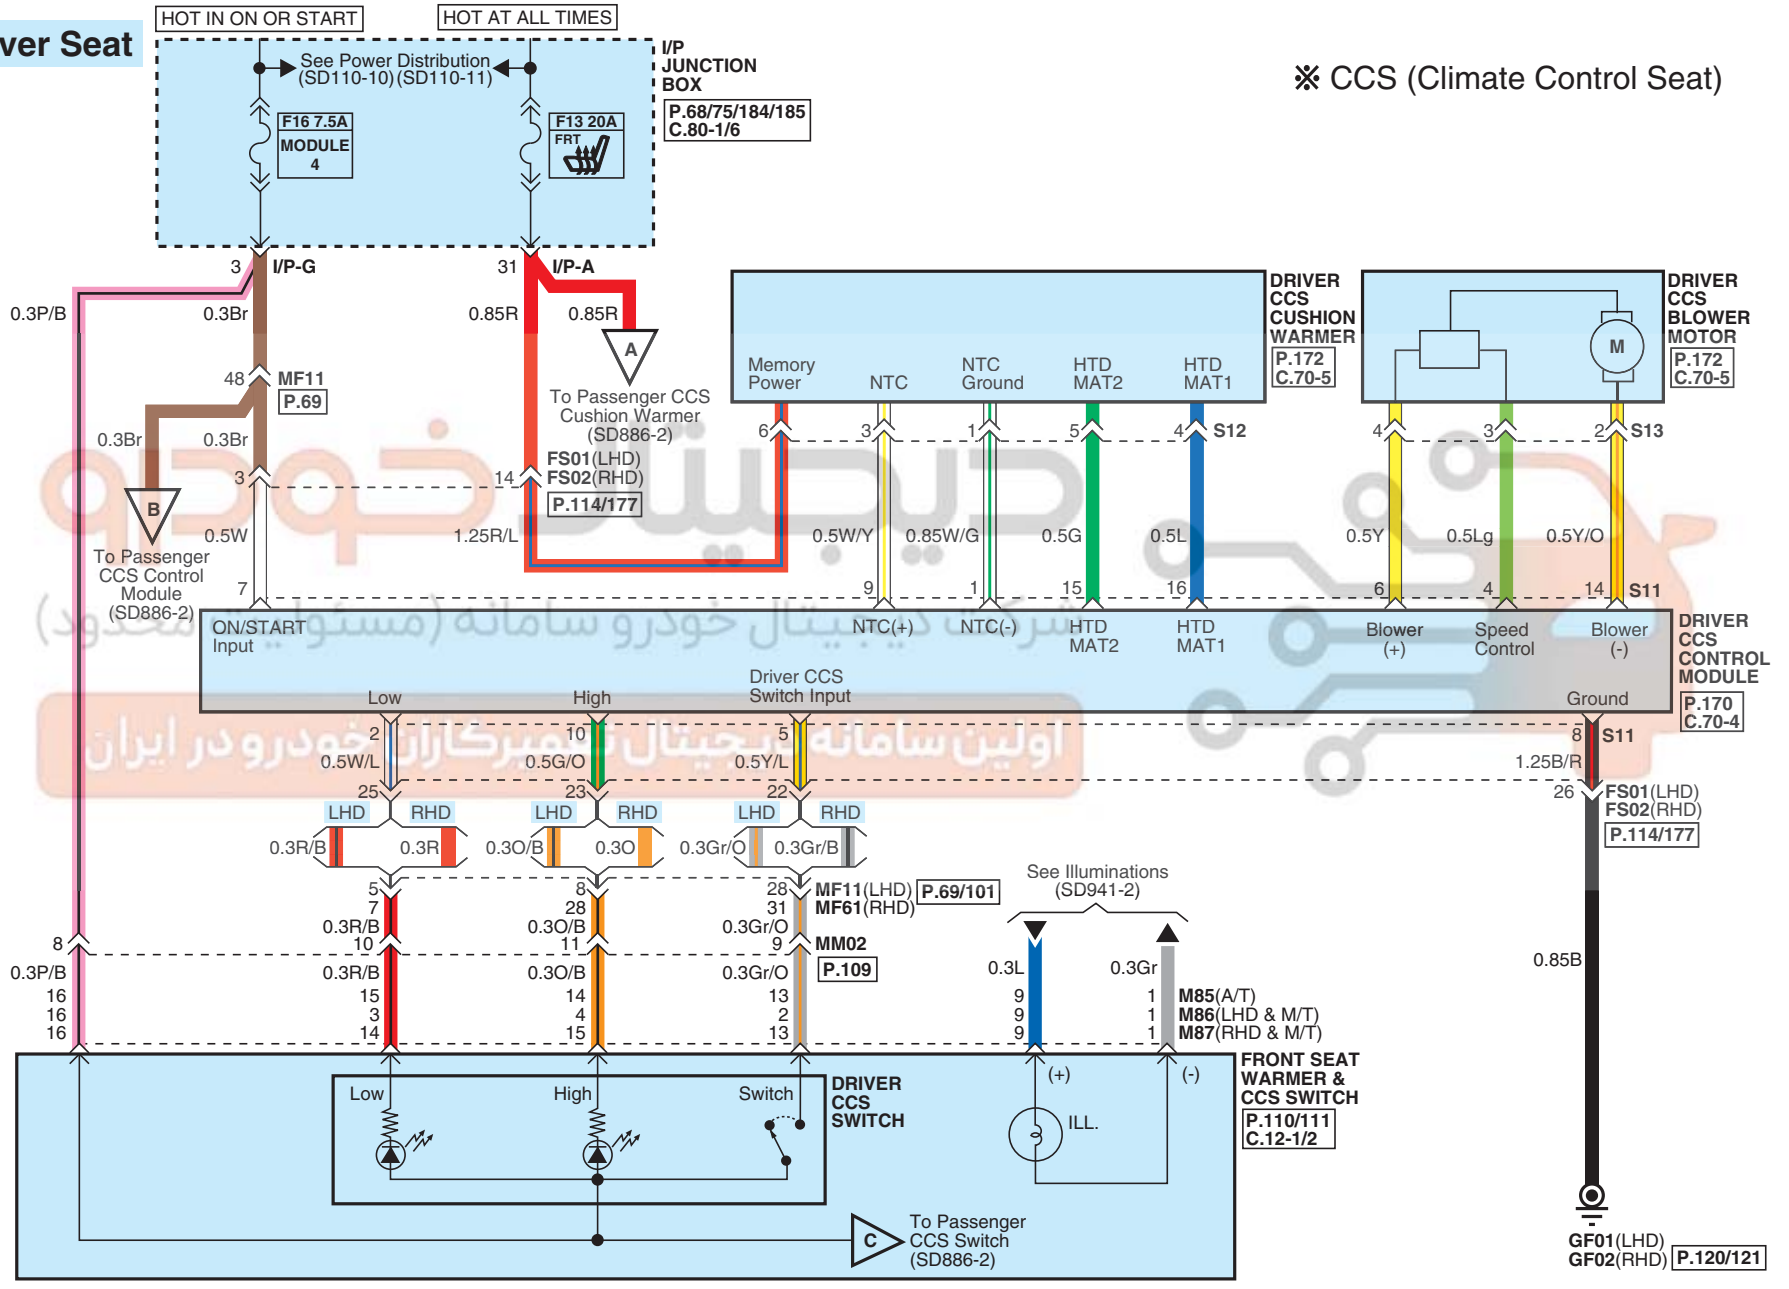

Climate Seat Control System (1)

SD886-1

Driver Seat

※ CCS (Climate Control Seat)

Climate Seat Control System (2)

SD886-2

Passenger Seat