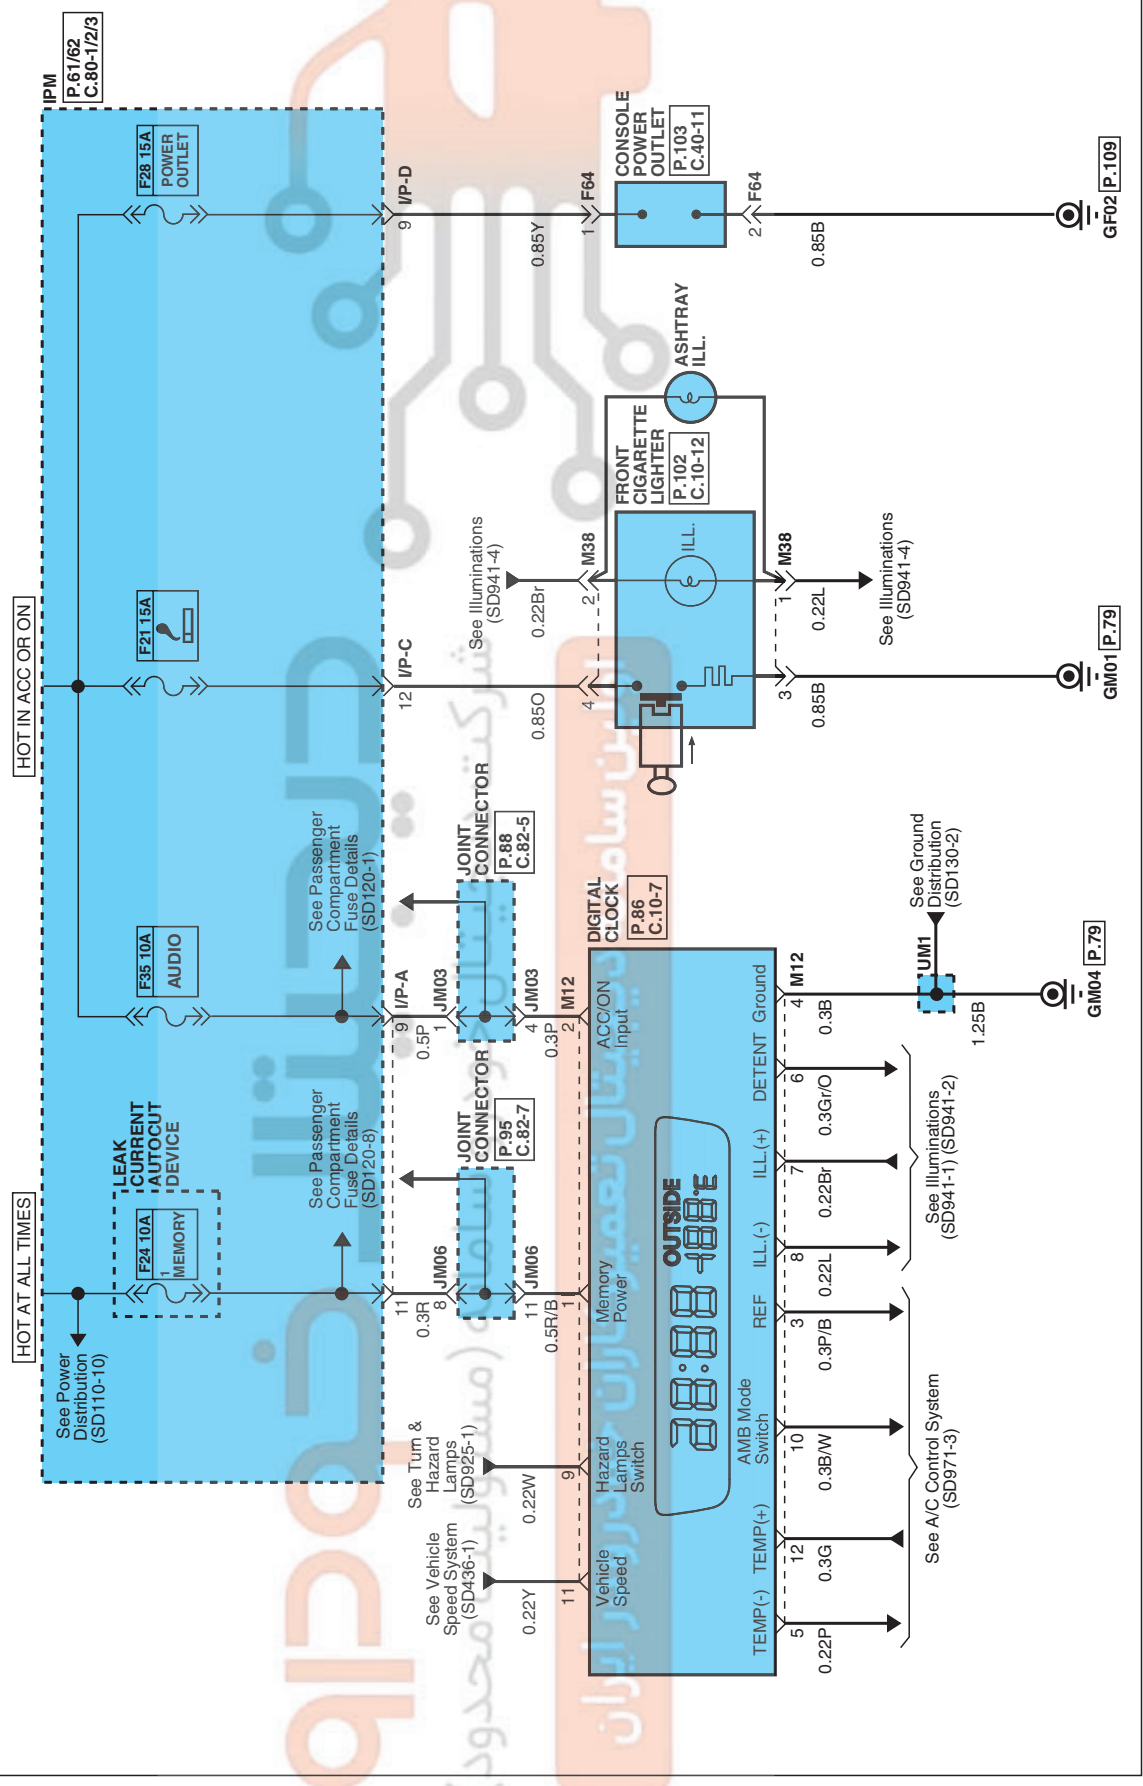

CLOCK & CIGARETTE LIGHTER (POWER OUTLET)

E478FD11

Clock & Cigarette Lighter (Power Outlet) (1)

SD945-1

With Digital Clock

CLOCK & CIGARETTE LIGHTER (POWER OUTLET)

Clock & Cigarette Lighter (Power Outlet) (2)

SD945-2

With Audio Monitor