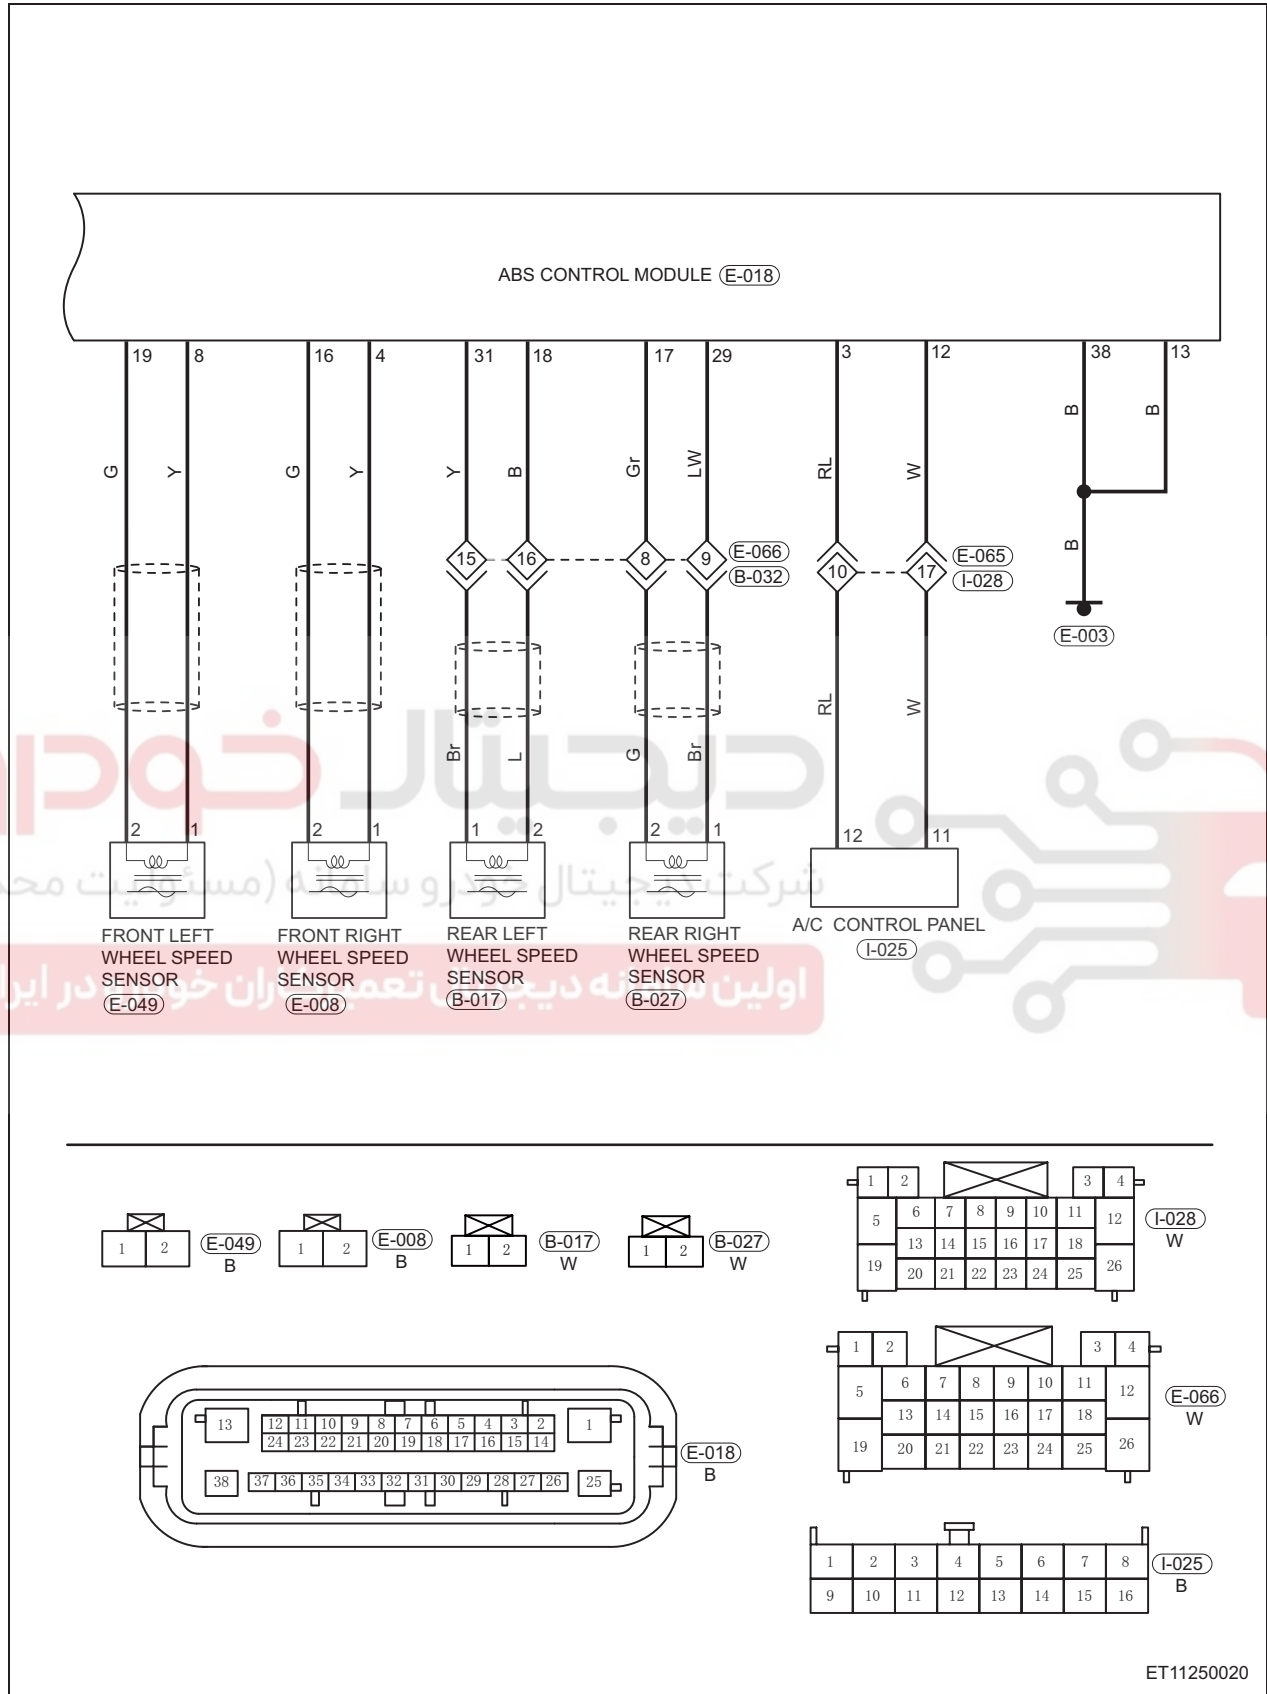

Circuit Diagram

Brake Control System (Page 1 of 2)

37

ET11250010

Brake Control System (Page 2 of 2)

ET11250020