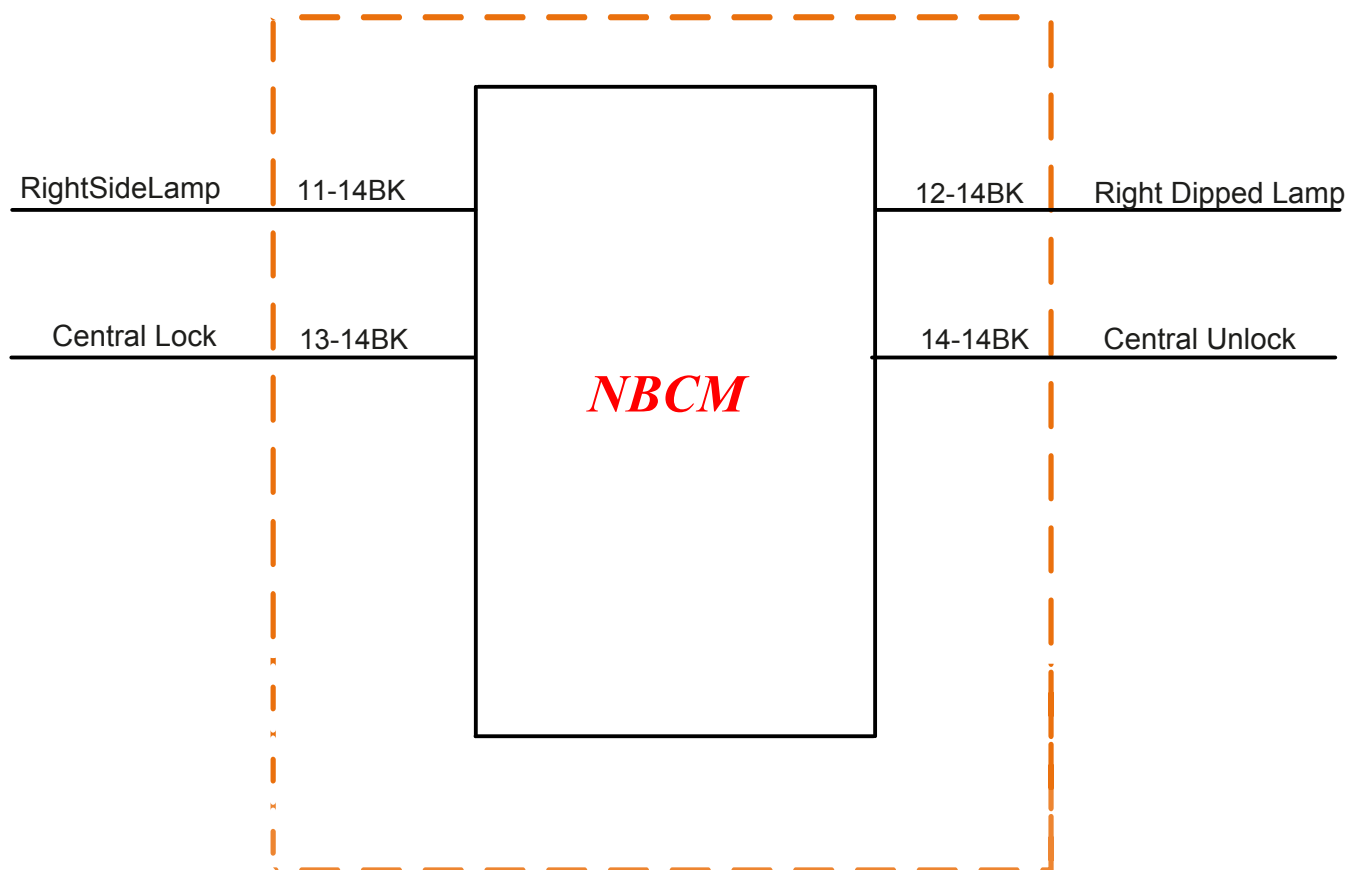

دیجیتال خودرو

شرکت دیجیتال وسایط (مسئولیت محدود)

آزمایشگاه تعمیرات خودرو در ایران