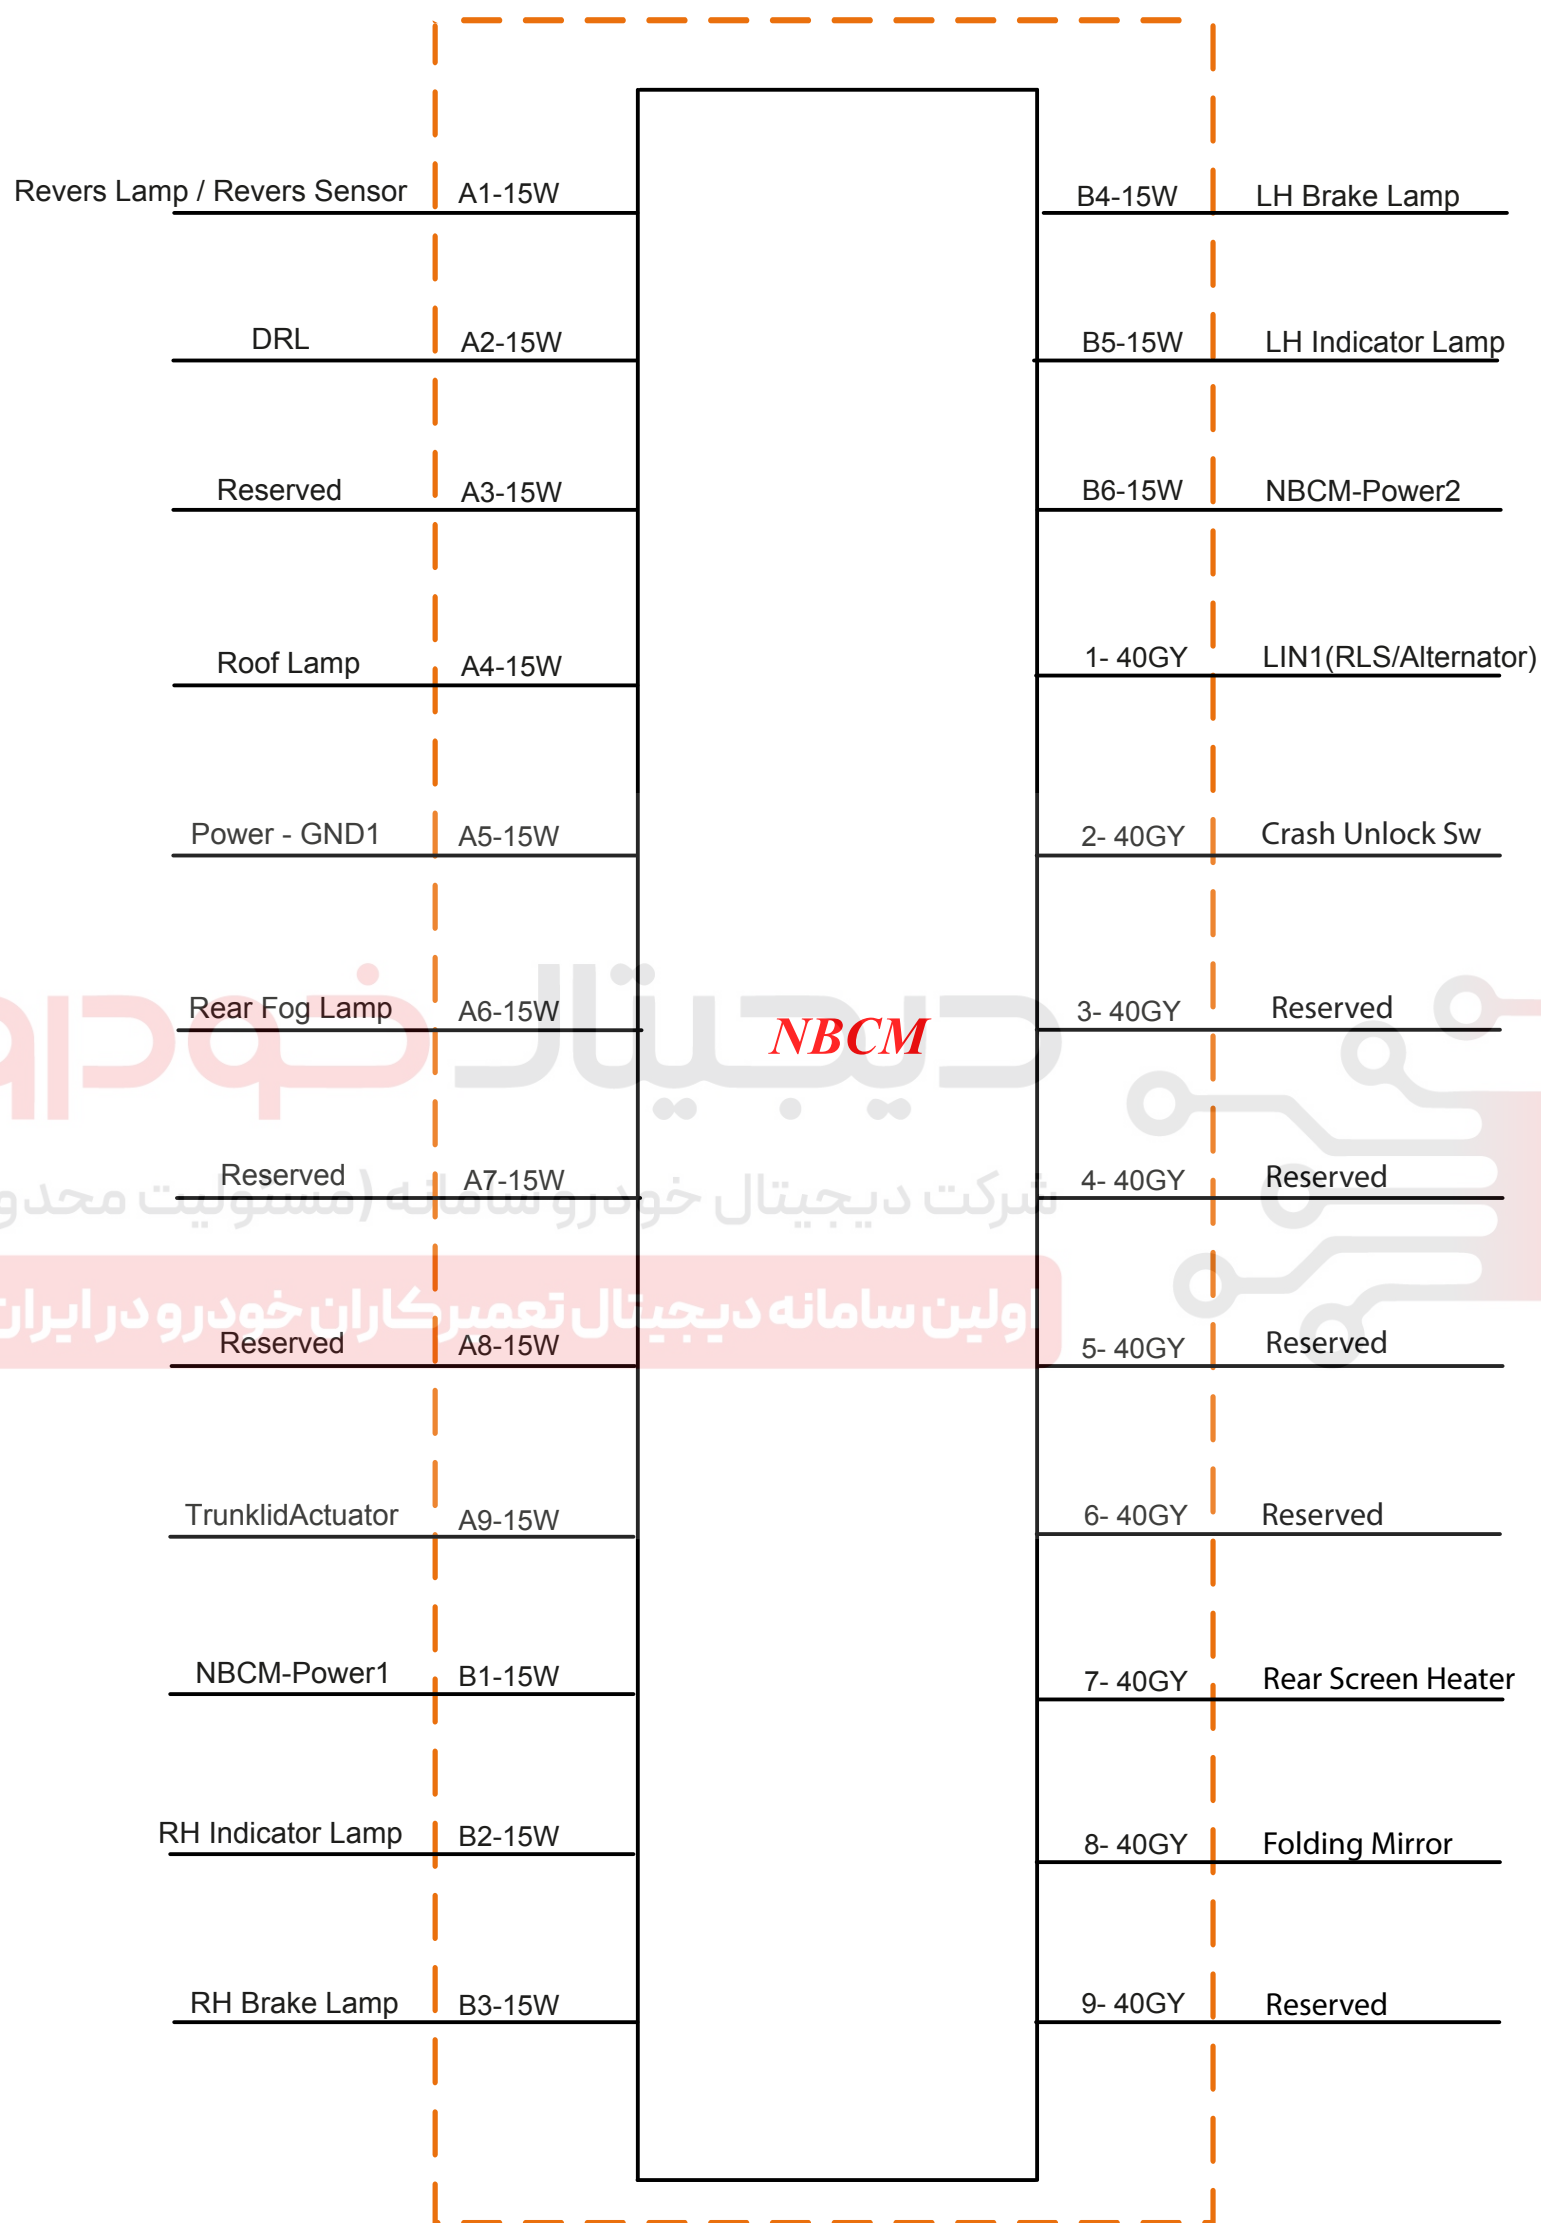

NBCM

RWW Power	10-40GY	22-40GY	ICN_LSCAN_H
LIN2 (PAS)	11-40GY	23-40GY	Parking Brake Sw
HSCAN_L	12-40GY	24-40GY	Bonnet Status Sw
HSCAN_H	13-40GY	25- 40GY	FLH Door Status Sw
Reserved	14-40GY	26- 40GY	FRH Door Status Sw
Reserved	15-40GY	27- 40GY	Reserved
Reserved	16-40GY	28- 40GY	Reverse Gear Sw
Reserved	17-40GY	29- 40GY	Reserved
Unfolding Mirror	18-40GY	30- 40GY	Brake Pedal Sw
Reserved	19-40GY	31- 40GY	AIRBAG_LSCAN_L
FWW Power	20-40GY	32- 40GY	ICN_LSCAN_L
AIRBAG_LSCAN_H	21-40GY	33- 40GY	Reserved

Trunk Status Sw	34-40GY	6-40W	Compressor Clutch
RLH Door Status Sw	35-40GY	7-40W	Front Fog Lamp
FLH Door Lock Sts	36-40GY	8-40W	Main Lamp
RRH Door Status Sw	37-40GY	9- 40W	Engine Oil Pressure SW
Driver Seat Belt Sw	38-40GY	10- 40W	Reserved
Fold/Unfold Mirror SW	39-40GY	11- 40W	Isolator Function LED
Ambient Temp Sensor	40-40GY	12- 40W	Reserved
Hazard Function LED	1-40W	13- 40W	Fuel Gauge SensorInput_2
Master Lock Sw LED	2-40W	14- 40W	Fuel Gauge SensorInput_1
Front Wiper Speed Motor	3-40W	15- 40W	Evaporator Sensor
Reserved	4-40W	16- 40W	Trip Key
Front Wiper Control Motor	5-40W	17- 40W	Front Wiper Zero Position