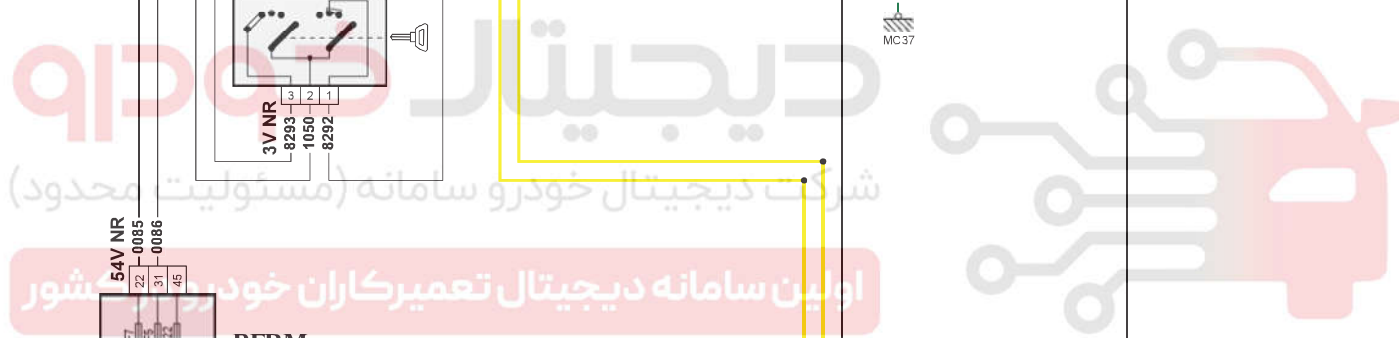

horns

horns

item code	description	information
2520	null	horn
BB00	null	ancillaries battery
BFRM	null	engine fuse and relay box
BSI1	null	built-in systems interface
CA00	null	ignition switch
CV00	null	control under the steering wheel
E907	null	crimp one information (or equipotential 907) wire
E908	null	crimp one information (or equipotential 908) wire
EM20	null	crimp earth (earth point number 20)
EM35A	null	crimp earth (earth point number 35A)
EM37	null	crimp earth (earth point number 37)
MC13	null	body earth point number 13
MC20A	null	body earth point number 20A
MC35A	null	body earth point number 35
MC37B	null	body earth point number 37B
MM01	null	engine earth point number 01