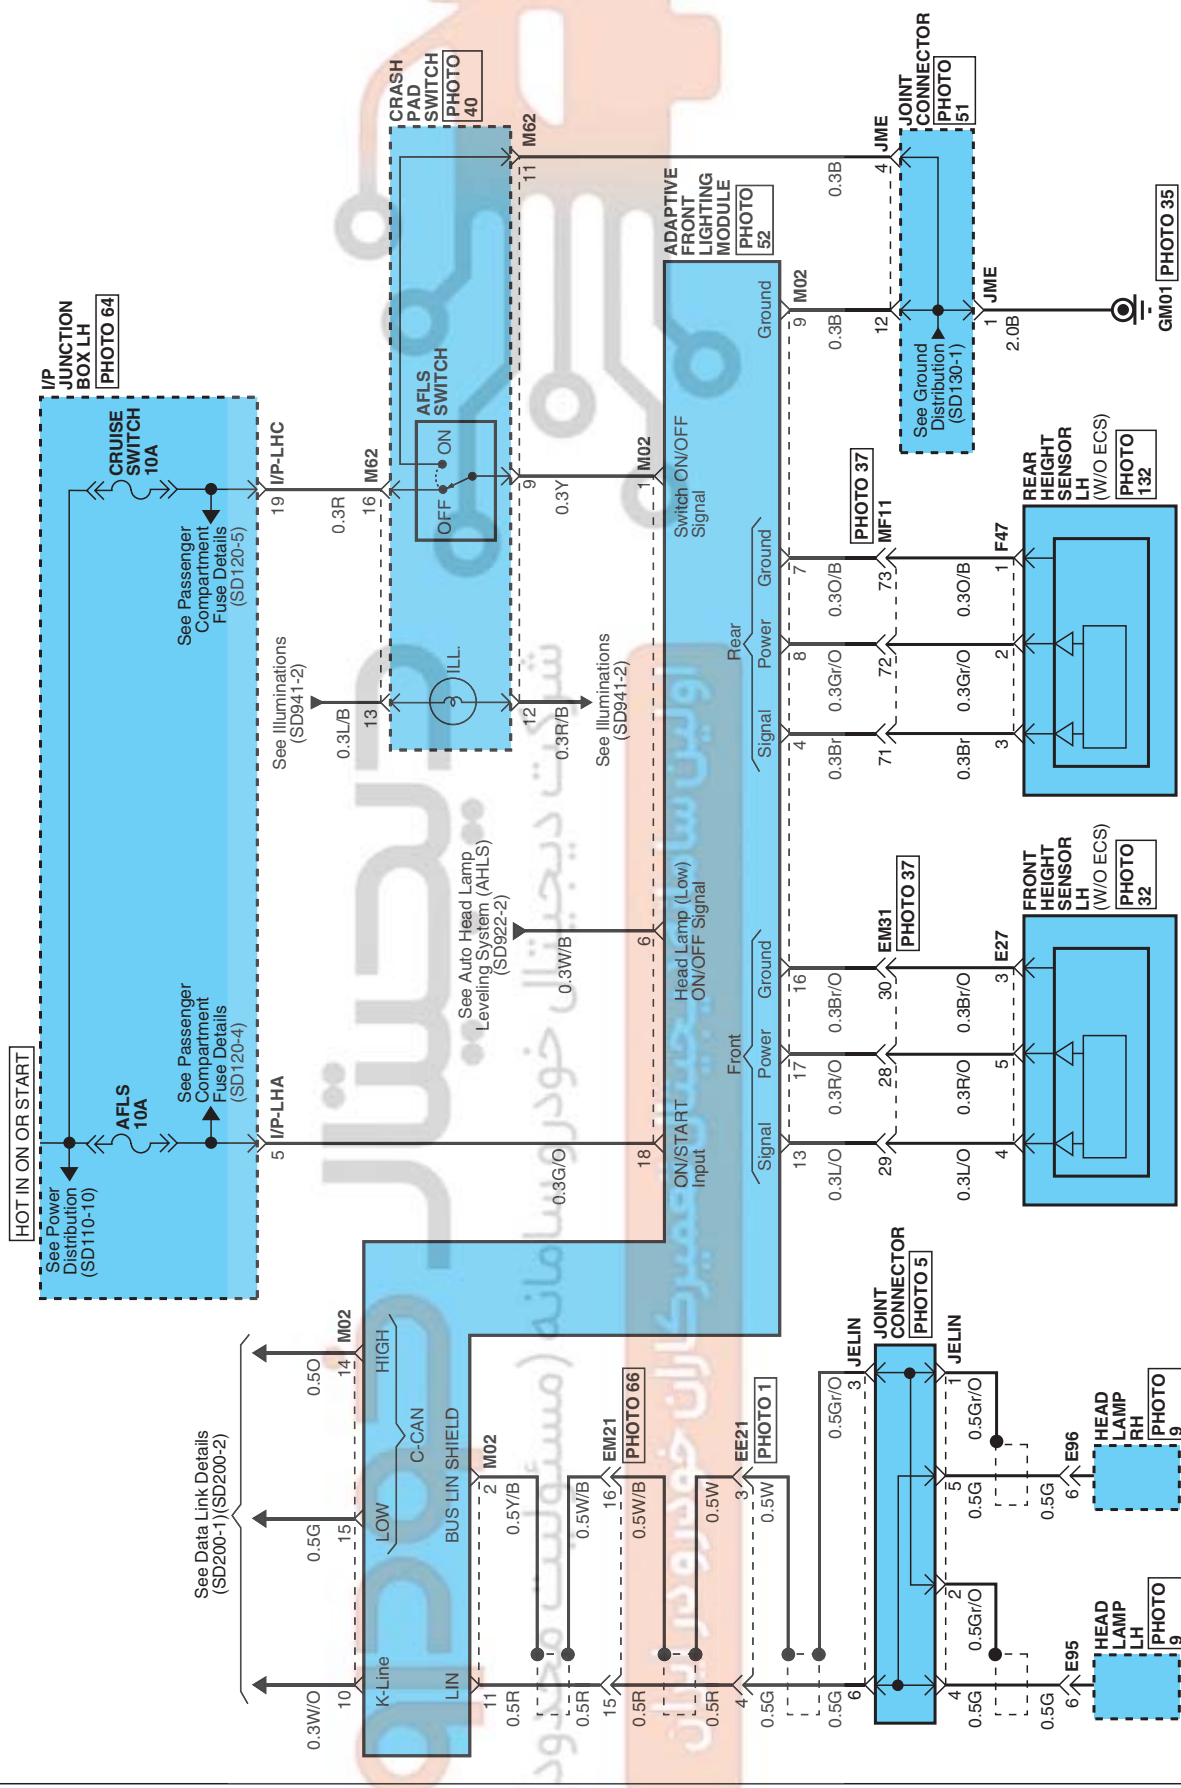

ADAPTIVE FRONT LIGHTING SYSTEM (AFLS) EFFE4BD0

Adaptive Front Lighting System (AFLS) (1)

SD922-5

EBHS09922EL

ADAPTIVE FRONT LIGHTING SYSTEM (AFLS)

Adaptive Front Lighting System (AFLS) (2)

SD922-6	
<p>E27</p>  <p>AMP_MQSWP_06F_B_1</p> <p>M02</p>  <p>AMP_MQS_18F_B_1</p>	<p>E95</p>  <p>KET_090WP_10F_B</p> <p>M62</p>  <p>AMP_040MI_16F_B</p>
<p>E96</p>  <p>KET_090WP_10F_B</p> <p>BLANK</p>	<p>F47</p>  <p>KUM_NMWMP_03F_B</p> <p>BLANK</p>