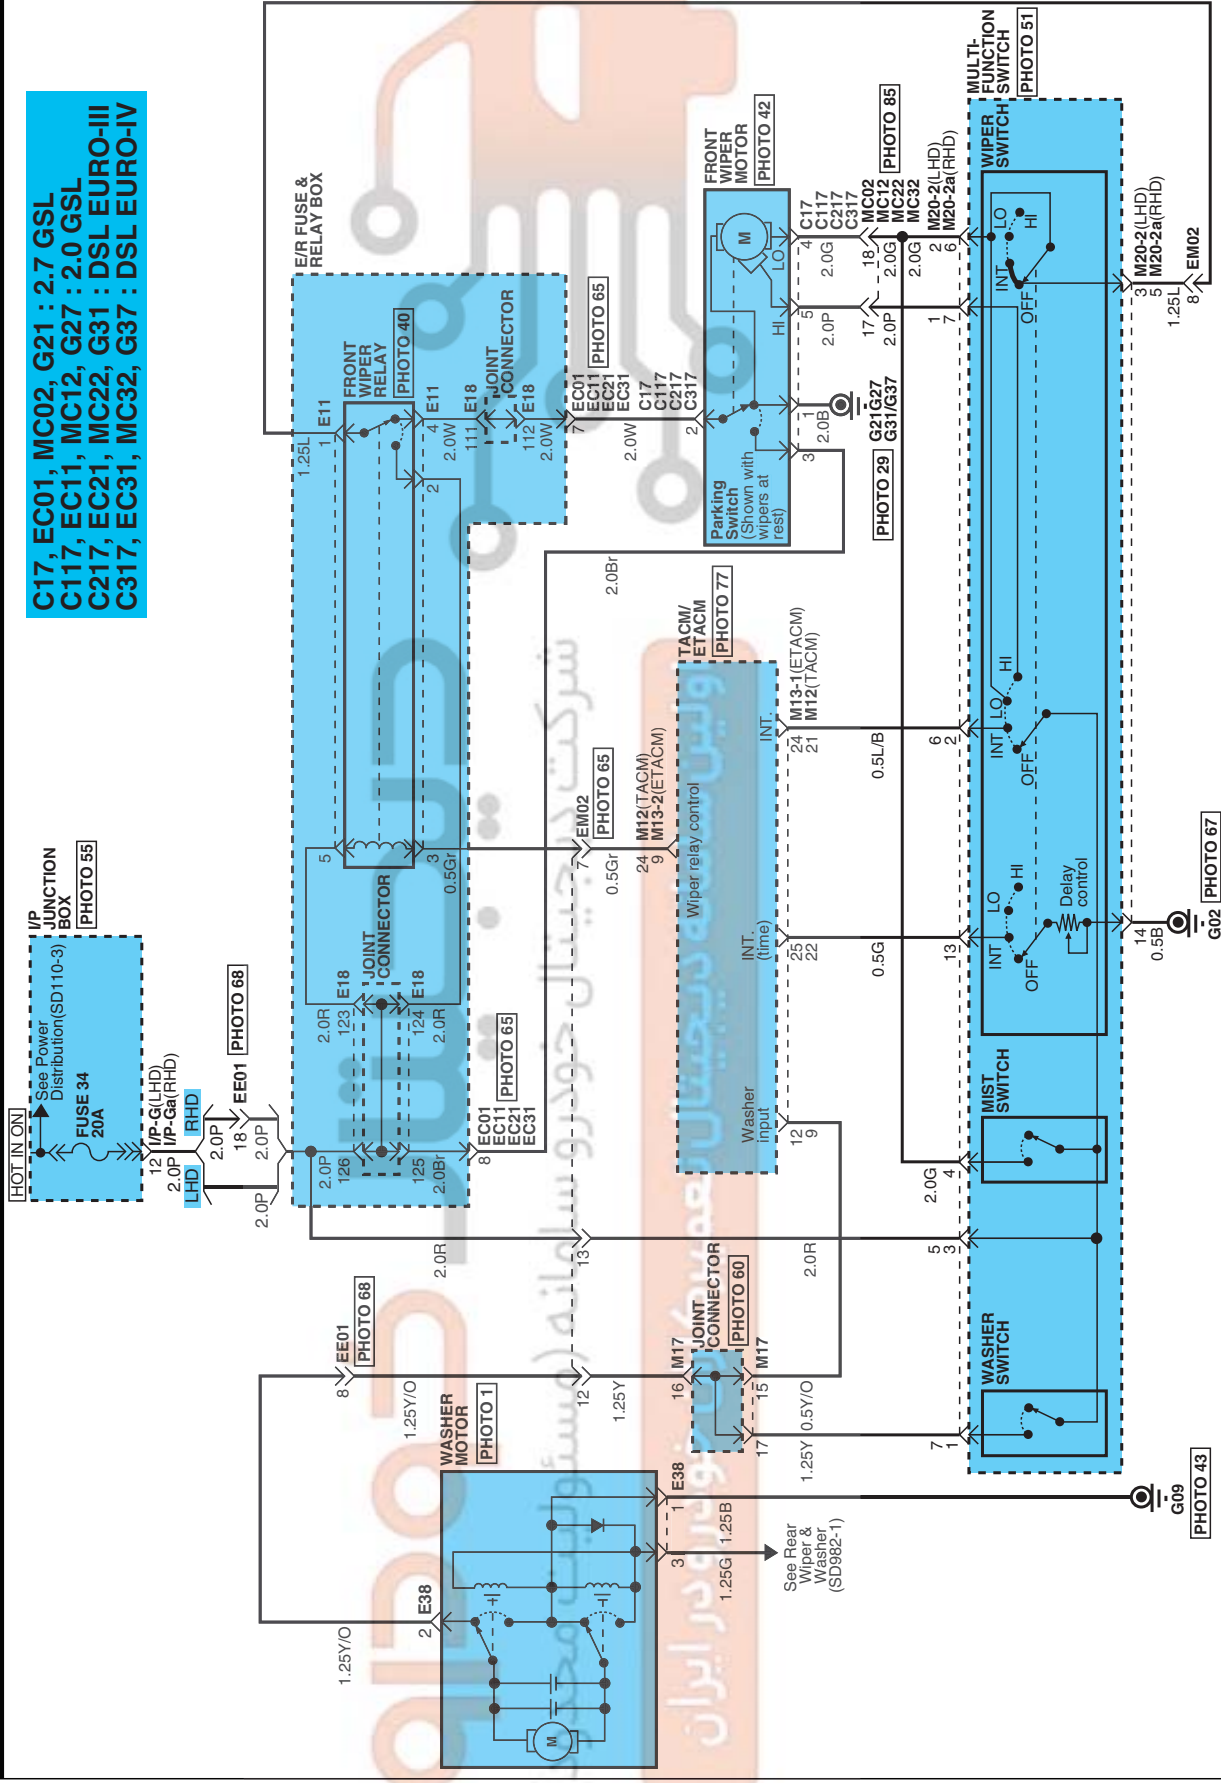

FRONT WIPER & WASHER EF7C5991

FRONT WIPER & WASHER (1)

SD981-1

C17, EC01, MC02, G21 : 2.7 GSL
C117, EC11, MC12, G27 : 2.0 GSL
C217, EC21, MC22, G31 : DSL EURO-III
C317, EC31, MC32, G37 : DSL EURO-IV

FRONT WIPER & WASHER

FRONT WIPER & WASHER (2)

SD981-2

C17/C117/C217/C317

KUML_NDWIP_05F_B

M13-1

AMP_0407_26F_B

E11

CR05F011

M13-2

AMP_0407_12F_W_070

E38

KET_0901WP_03F_B

M20-2

KET_0901_14F_W_SW

M12

KET_0407_26F

REAR WIPER & WASHER (2)

SD982-2

E38

KET_0901WP_03F_B

F32

KET_250_08F_B

F33

KET_250_05F_B_RLY