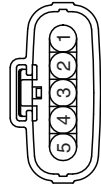

FRONT WIPER & WASHER

FRONT WIPER & WASHER (2)

SD981-2

C17/C117/C217/C317

KUML_NDWIP_05F_B

M13-1