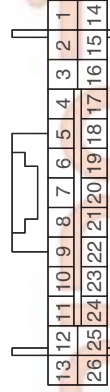

FRONT WIPER & WASHER EF7C5991

FRONT WIPER & WASHER (1)

SD981-1

C17, EC01, MC02, G21 : 2.7 GSL
C117, EC11, MC12, G27 : 2.0 GSL
C217, EC21, MC22, G31 : DSL EURO-III
C317, EC31, MC32, G37 : DSL EURO-IV

FRONT WIPER & WASHER

FRONT WIPER & WASHER (2)

SD981-2

C17/C117/C217/C317

KUML_NDWIP_05F_B

M13-1

AMP_0407_26F_B

E11

CR05F011

M13-2

AMP_0407_12F_W_070

E38

KET_0901WP_03F_B

M20-2

KET_0901_14F_W_SW

M12

KET_0407_26F