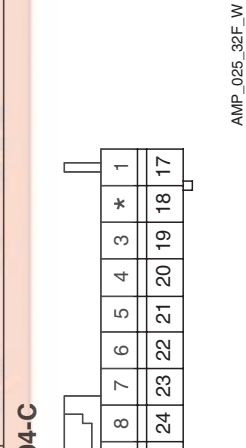

TURN & HAZARD LAMPS

TURN & HAZARD LAMPS (3)

SD925-3