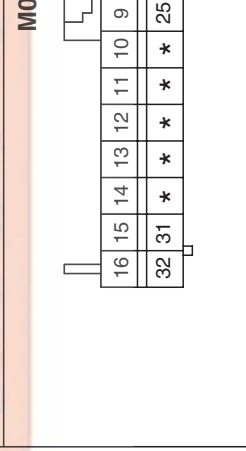

TURN & HAZARD LAMPS

TURN & HAZARD LAMPS (3)

SD925-3