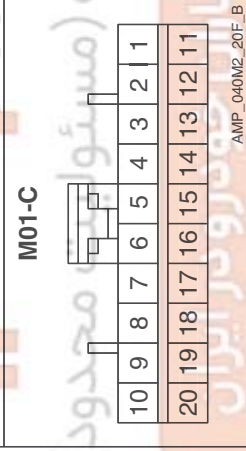

TURN & HAZARD LAMPS

TURN & HAZARD LAMPS (3)

SD925-3