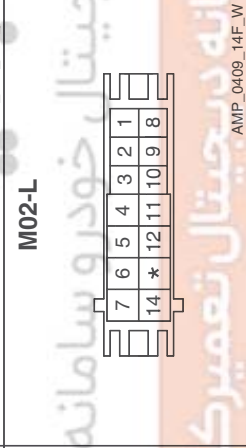

TURN & HAZARD LAMPS

TURN & HAZARD LAMPS (3)

SD925-3