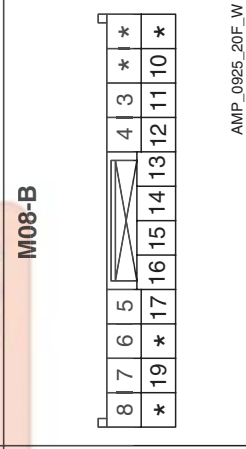

TURN & HAZARD LAMPS

TURN & HAZARD LAMPS (3)

SD925-3