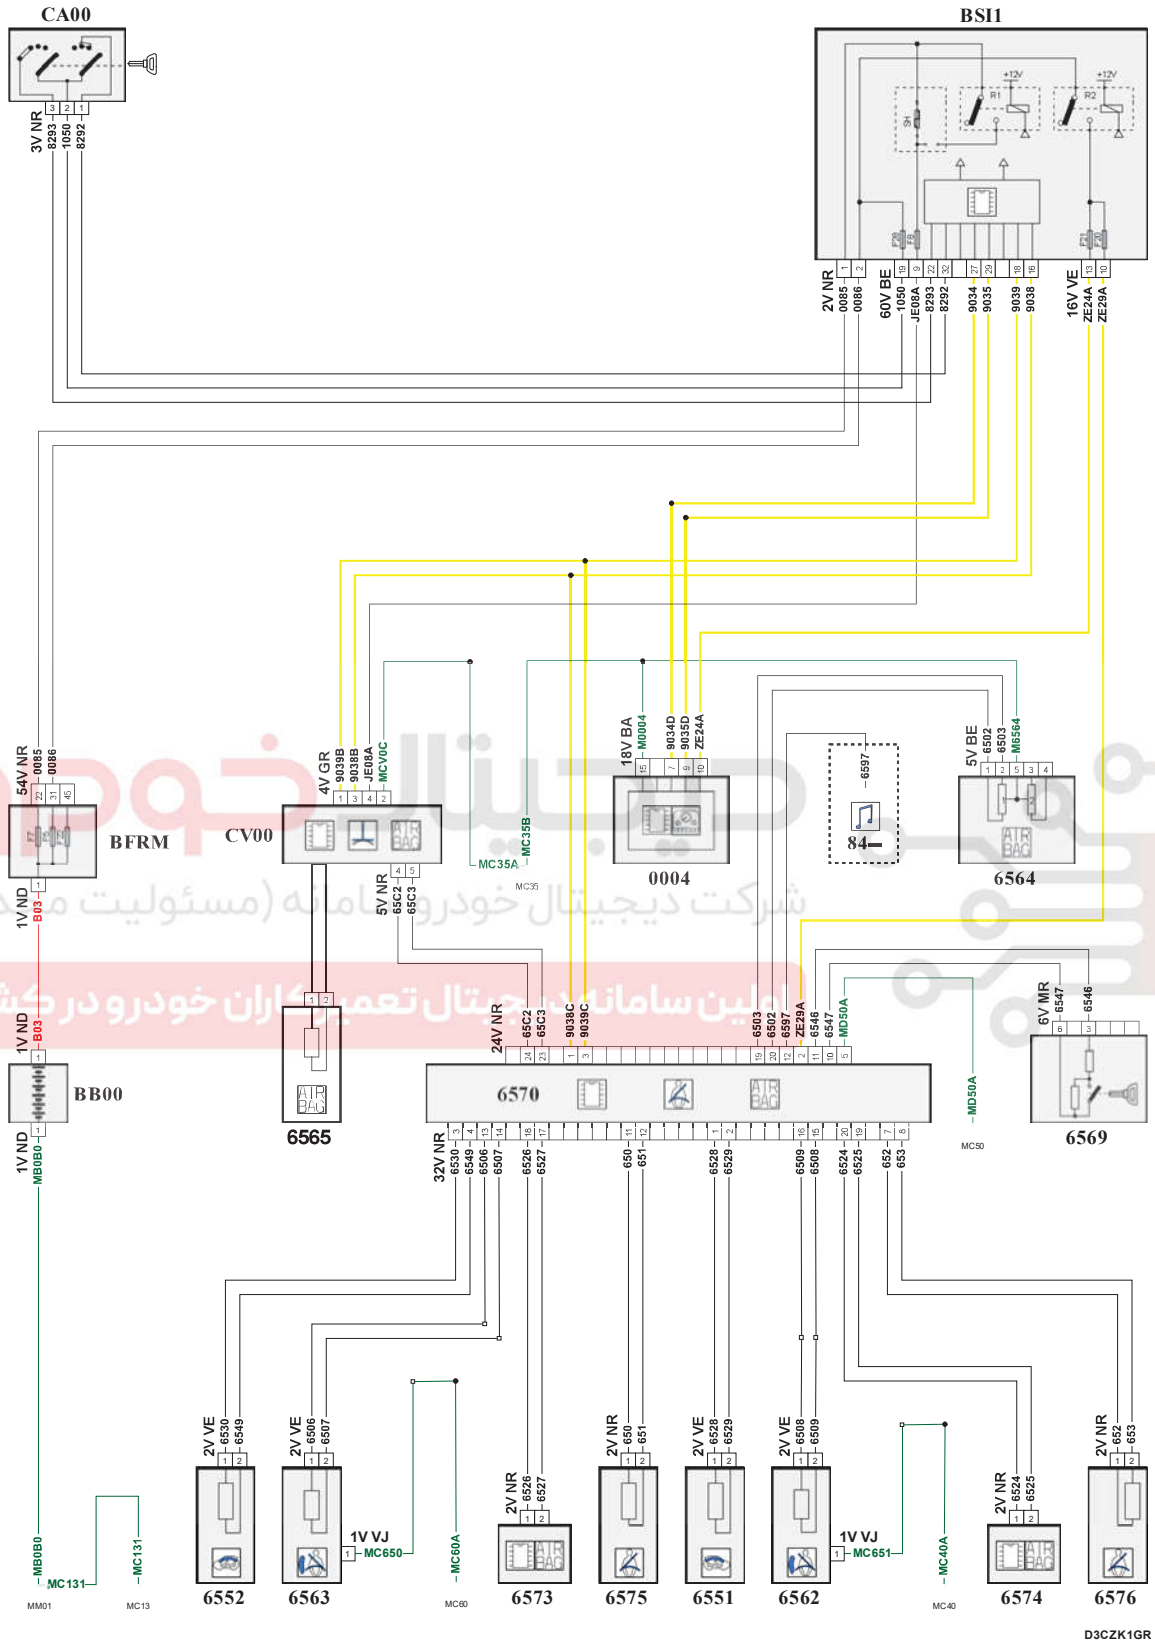

## seat belts / air bags

item code	description	information
0004	null	/ instrument panel
6551	null	curtain type right-hand side airbag
6552	null	curtain type left-hand side airbag
6562	null	chest type right-hand side airbag
6563	null	chest type left-hand side airbag
6564	null	front passenger's airbag
6569	null	passenger's airbag deactivation switch
6570	null	airbags and pretensioners ECU
6573	null	left-hand lateral acceleration sensor /
6574	null	right-hand lateral acceleration sensor /
6575	null	front left pyrotechnic pretensioner
6576	null	front right pyrotechnic pretensioner
84C4	null	independent telematic unit
BB00	null	ancillaries battery
BFRM	null	engine fuse and relay box
BSI1	null	built-in systems interface
CA00	null	ignition switch
CV00	null	control under the steering wheel
E904	null	crimp one information (or equipotential 904) wire
E905	null	crimp one information (or equipotential 905) wire
E907	null	crimp one information (or equipotential 907) wire
E908	null	crimp one information (or equipotential 908) wire
EM35A	null	crimp earth (earth point number 35A)
EM35B	null	crimp earth (earth point number 35B)
EM40	null	crimp earth (earth point number 40)
EM60	null	crimp earth (earth point number 60)
MC13	null	body earth point number 13
MC35A	null	body earth point number 35
MC40A	null	body earth point number 40
MC50B	null	body earth point 50B
MC60A	null	body earth point number 60
MM01	null	engine earth point number 01