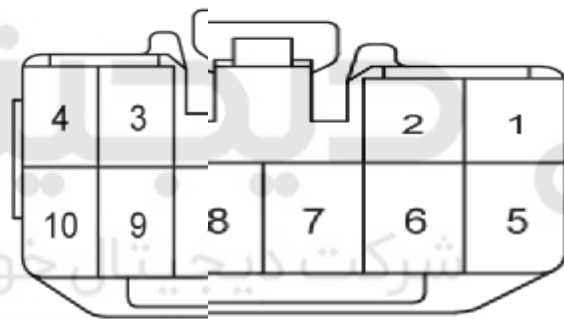

Sunroof

R05 Panorama Sunroof
 - 10 Female / White (KET_090III_10E_w)

1. B	Ground (GM03)	6. R	I/P Junction Box - F23 20A
2. -	-	7. -	-
3. O	I/P Junction Box - F27 7.5A	8. W	Instrument Cluster (4P Output)
4. Y	Panorama Sunroof Switch (Tilt Up)	9. O	Panorama Sunroof Switch (Open/Close(2nd))
5. Gr	Panorama Sunroof Switch (Open(1st))	10. L	Panorama Sunroof Switch (Close/Tilt Down(1st))