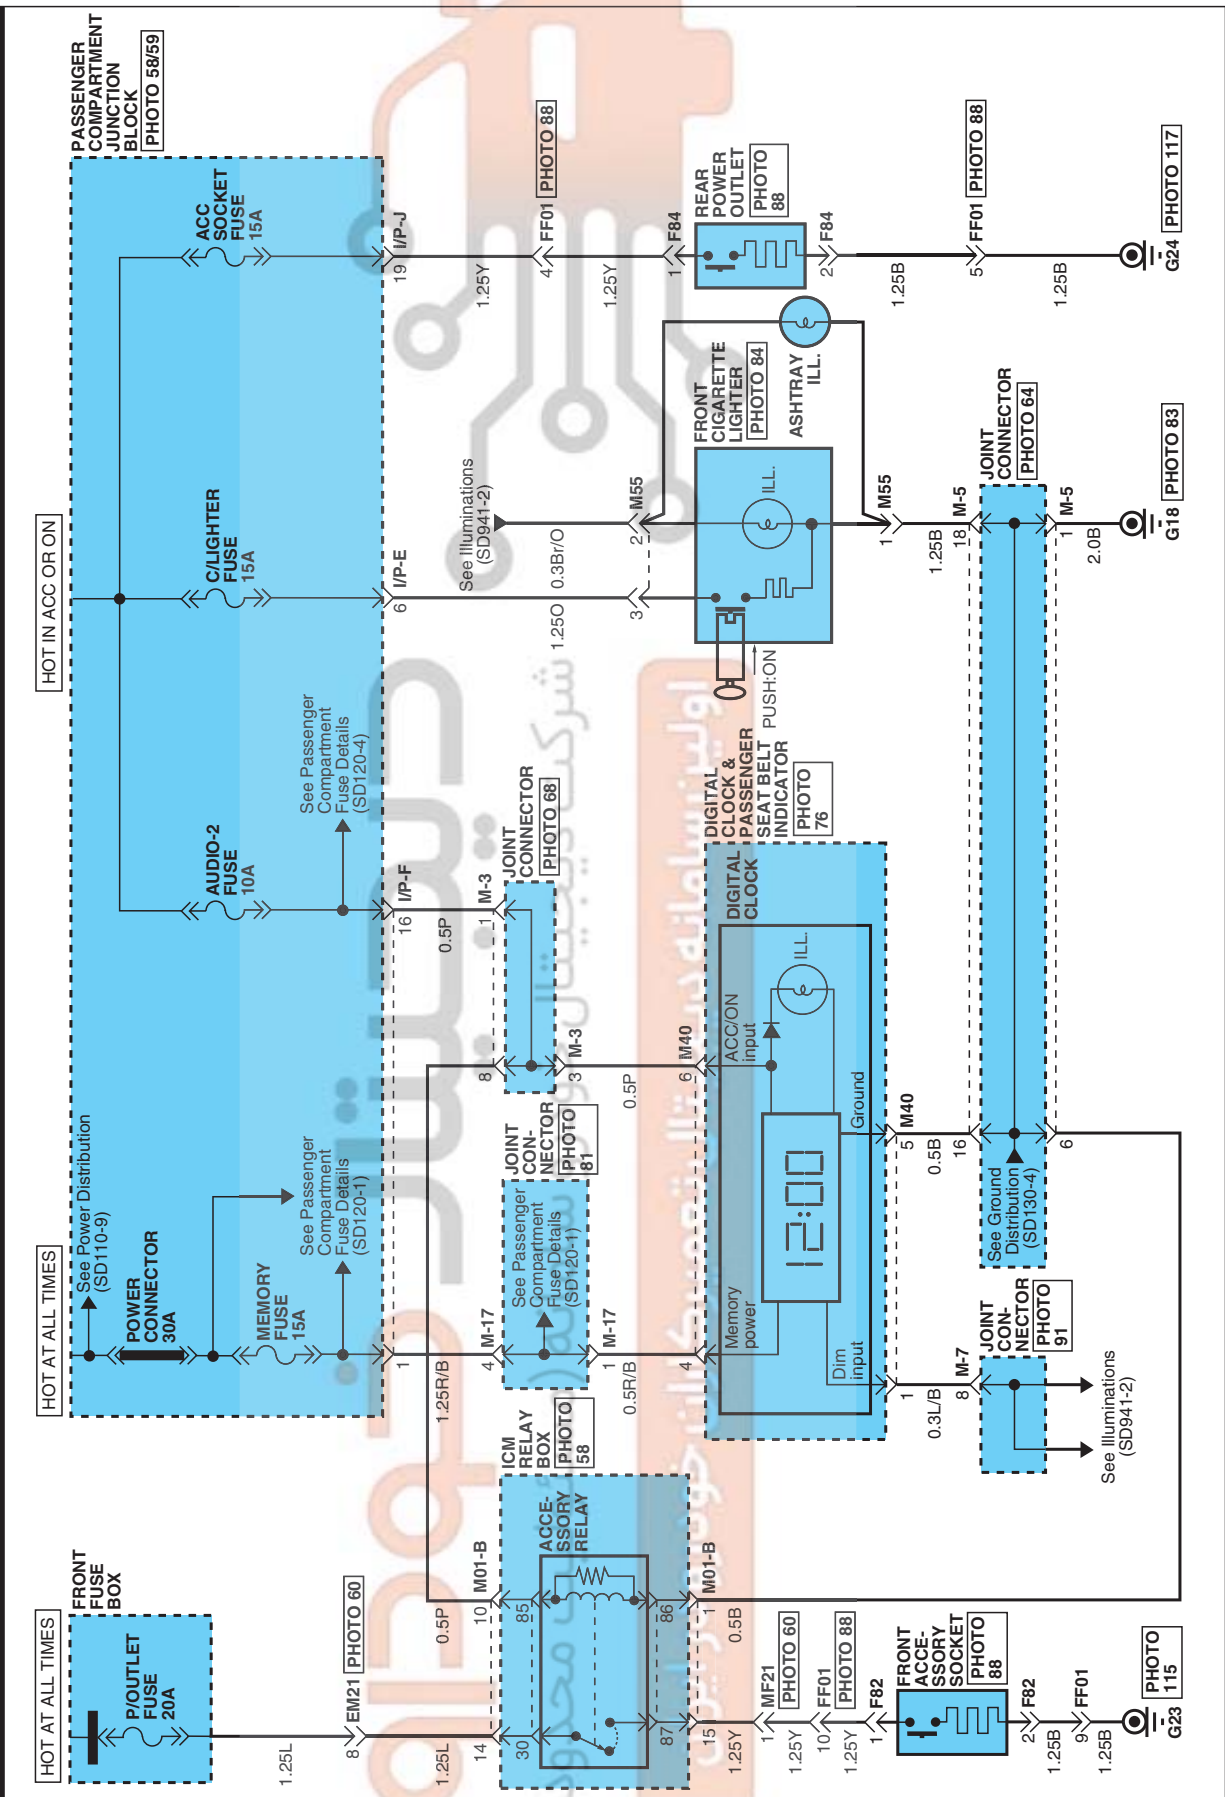

DIGITAL CLOCK & CIGARETTE LIGHTER & ACCESSORY SOCKET SYSTEM EE1A9CB

DIGITAL CLOCK & CIGARETTE LIGHTER & ACCESSORY SOCKET SYSTEM (1)

SD945-1

DIGITAL CLOCK & CIGARETTE LIGHTER & ACCESSORY SOCKET SYSTEM

DIGITAL CLOCK & CIGARETTE LIGHTER & ACCESSORY SOCKET SYSTEM (2)		SD945-2	
<p>F82</p>  <p>AMP_PLM2_02F_B_DL</p>	<p>F84</p>  <p>AMP_PLM2_02F_B_DL</p>	<p>M01-B</p>  <p>AMP_0925_18F_W</p>	<p>M40</p>  <p>MLX_165_08F_W</p>
<p>M55</p>  <p>KET_090III_03F_W</p>	<p>BLANK</p>		
<p>BLANK</p>		<p>BLANK</p>	