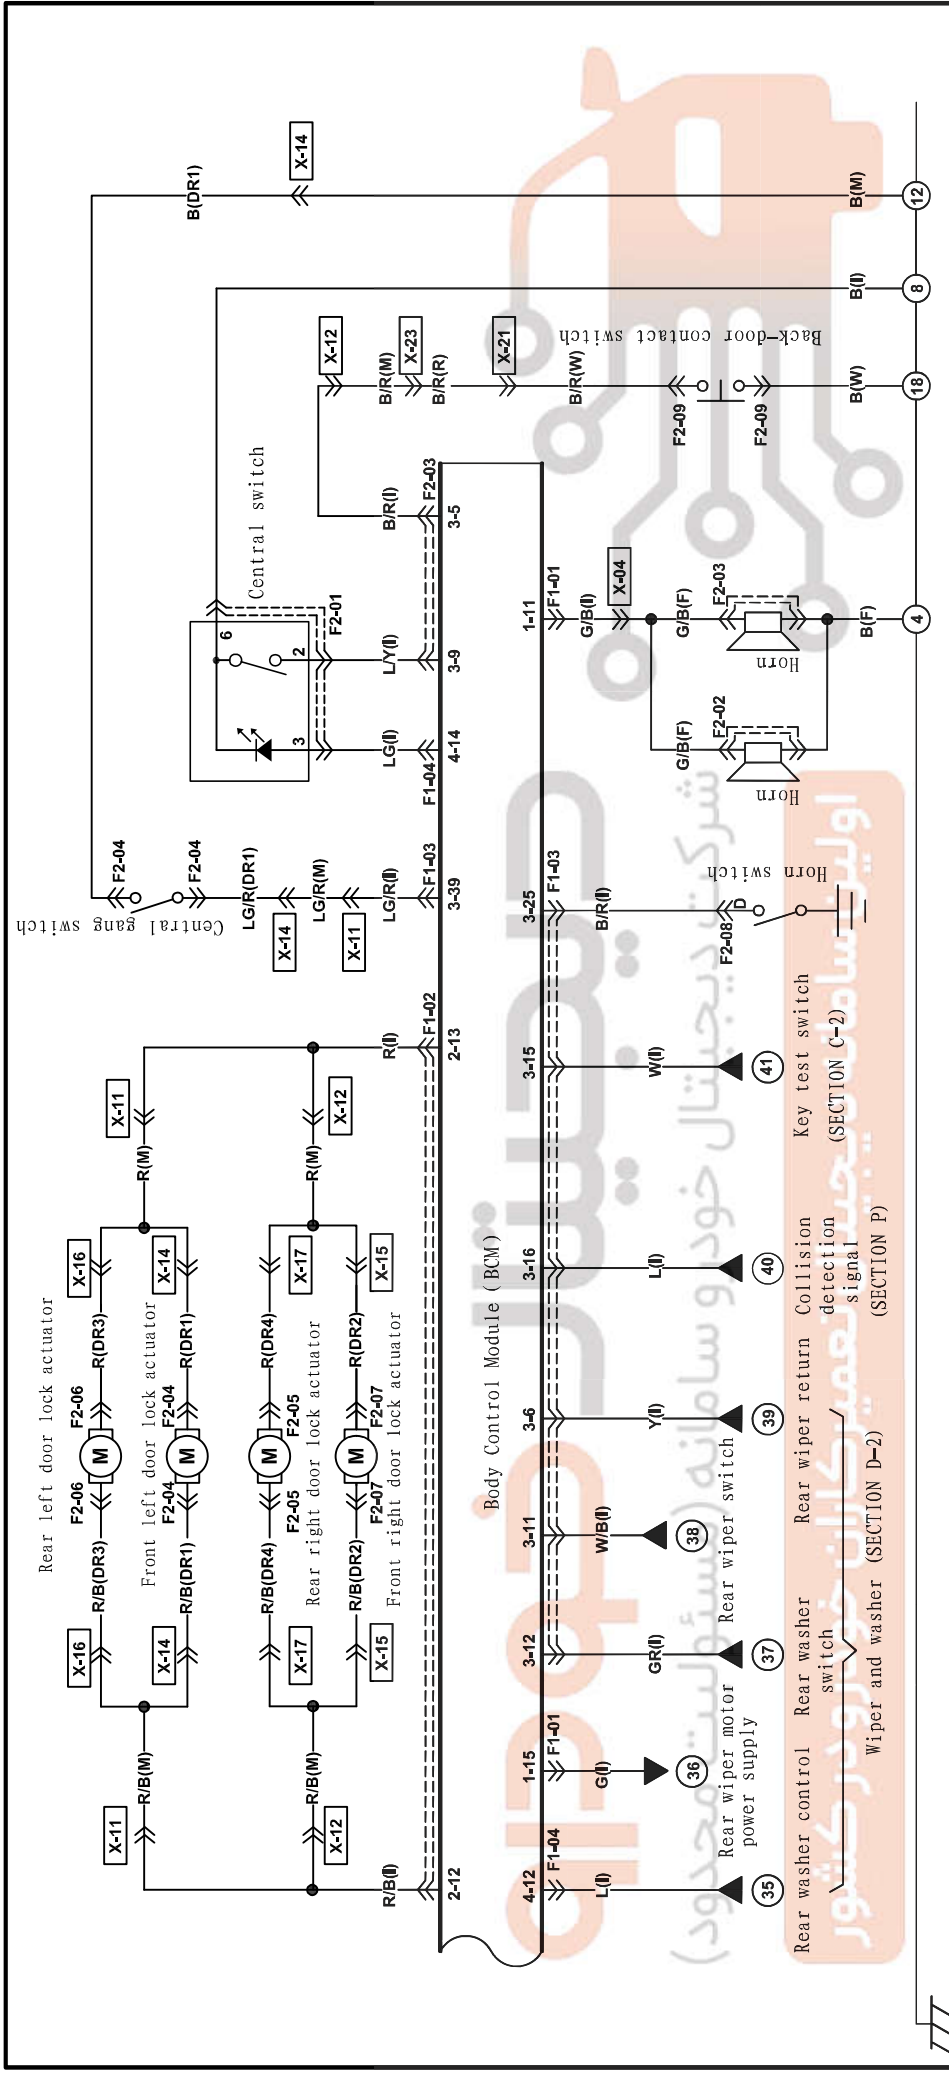

BCM Control Unit (rear wiper and washer/horn/door lock motor)

F-2

| | | | | | |
|---------------------------------|-------------------------------|--|---|---|--|
| <p>F2-01 Central switch (I)</p> | <p>F2-03 Horn (F)</p> | <p>F2-04 Front left door lock actuator (DR1)</p> | <p>F2-05 Front right door lock actuator (DR2)</p> | <p>F2-06 Rear left door lock actuator (DR3)</p> | <p>F2-07 Rear right door lock actuator (DR4)</p> |
| <p>F2-02 Horn (F)</p> | <p>F2-08 Clock spring (I)</p> | <p>F2-09 Back-door contact switch (W)</p> | | | |