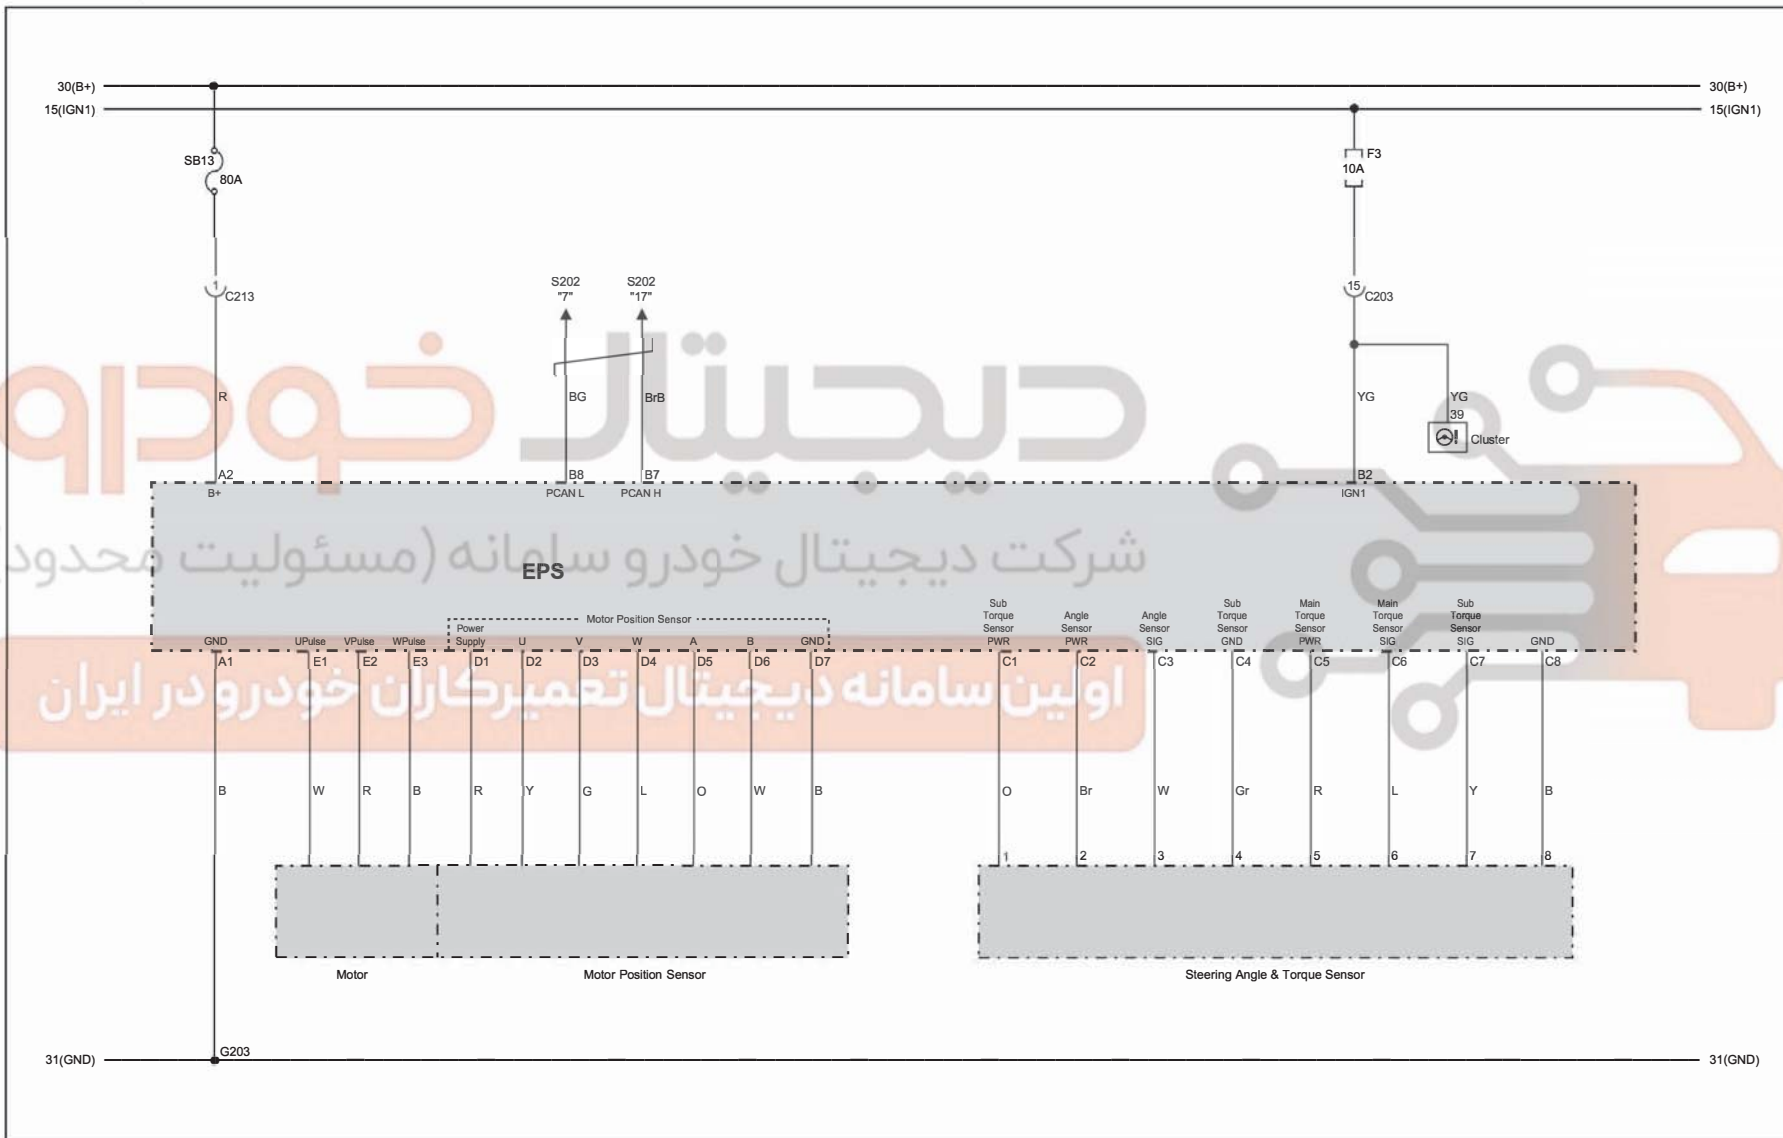

4610-00 EPS

T I V O L I

1) CONNECTOR

Connector Number (Pin Number/Color)	Connecting Wiring Harness	Connector Position	Remark
C203	18 White	W/H IP (Main) - IP Fuse & Relay BOX	Back Side of IP Fuse & Relay Box
C213	2 Colorless	W/H Eng Room - W/H IP (Main)	Inside of Driver Cowl Side

2) GROUND

Connector Number	Connecting Wiring Harness	Connecting Position	Remark
G203	W/H IP (Main)	Rear RH of Cluster (IP Panel Frame)	EPS

3) SPLICE PACK

Connector Number (Pin Number)	Connecting Wiring Harness	Connector Position	Remark
S202	20	W/H IP (Main)	Rear RH of IP Ground, PCAN

4) CONNECTOR IDENTIFICATION SYMBOL & PIN NUMBER POSITION

ENGINE
CHASSIS
ELECTRICAL

دیجیتال خودرو
شرکت دیجیتال خودرو سامانه (مسئولیت محدود)
اولین سامانه دیجیتال تعمیرکاران خودرو در ایران