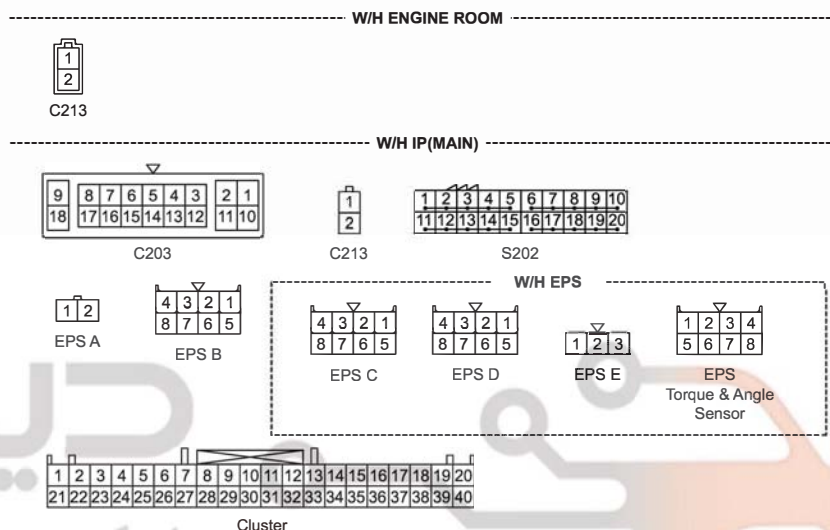

T I V O L I

1) CONNECTOR

Connector Number (Pin Number/Color)	Connecting Wiring Harness	Connector Position	Remark
C203	18 White	W/H IP (Main) - IP Fuse & Relay BOX	Back Side of IP Fuse & Relay Box
C213	2 Colorless	W/H Eng Room - W/H IP (Main)	Inside of Driver Cowl Side

2) GROUND

Connector Number	Connecting Wiring Harness	Connecting Position	Remark
G203	W/H IP (Main)	Rear RH of Cluster (IP Panel Frame)	EPS

3) SPLICE PACK

Connector Number (Pin Number)	Connecting Wiring Harness	Connector Position	Remark
S202	20	W/H IP (Main)	Rear RH of IP Ground, PCAN

4) CONNECTOR IDENTIFICATION SYMBOL & PIN NUMBER POSITION

ENGINE
CHASSIS
ELECTRICAL

دیجیتال خودرو
شرکت دیجیتال خودرو سامانه (مسئولیت محدود)
اولین سامانه دیجیتال تعمیرکاران خودرو در ایران