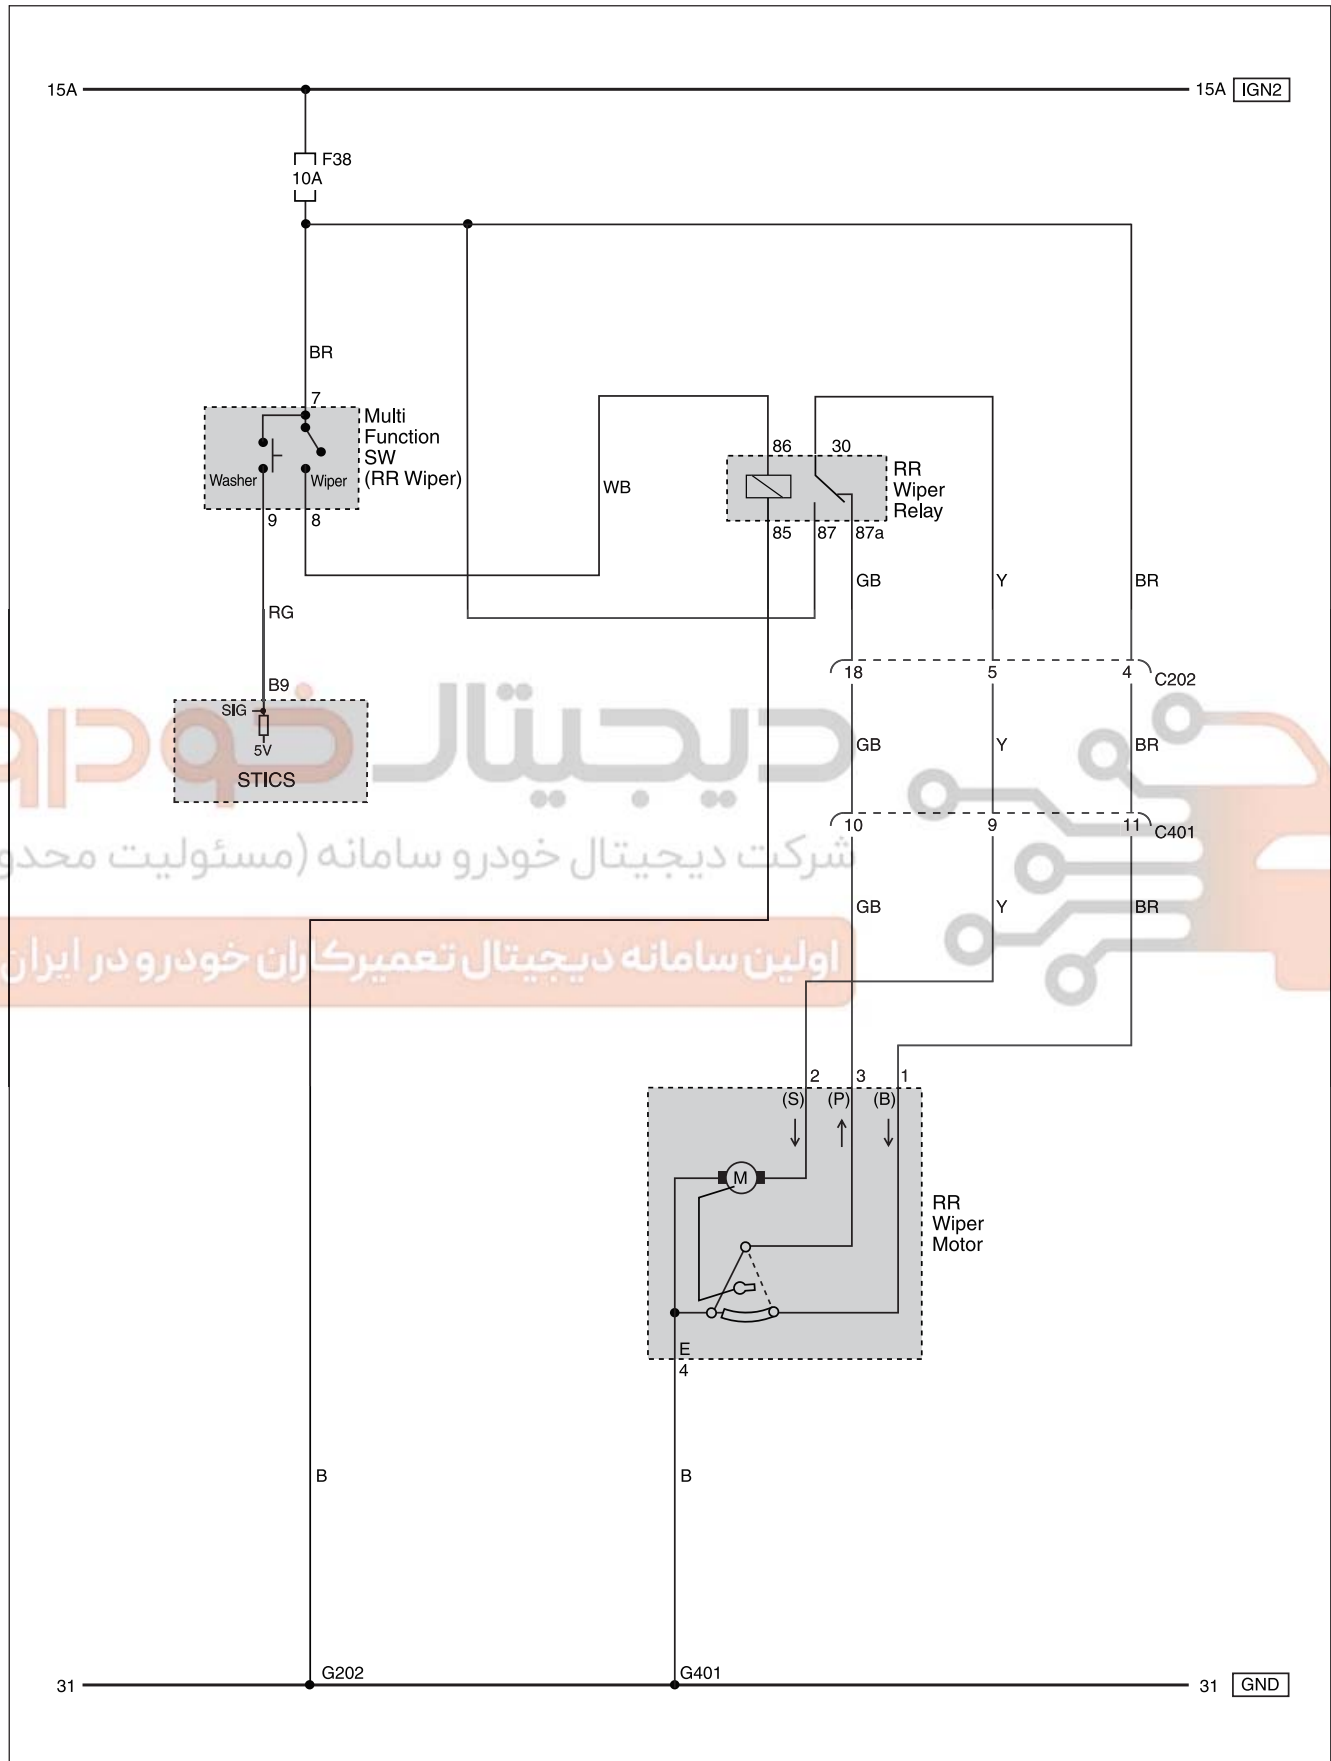

18. RR WIPER CIRCUIT 7830

## A. CONNECTOR INFORMATION

Connector Number (Pin Number, Color)	Connecting Wiring Harness	Connector Position	Remark
C202 (39Pin, Black)	W/H Main - W/H Floor	Driver Cowl Side C/Holder	
C401 (12Pin, Black)	W/H Floor - W/H T/Gate	Upper the RH T/Gate	
G202	W/H Main	Under the Driver "A" Pillar	
G401	W/H T/Gate	Center the T/Gate	

## B. CONNECTOR IDENTIFICATION SYMBOL & PIN NUMBER POSITION

C202  
W/H Floor

C401  
W/H T/Gate

A

B

M/Function SW

RR Wiper Motor

C