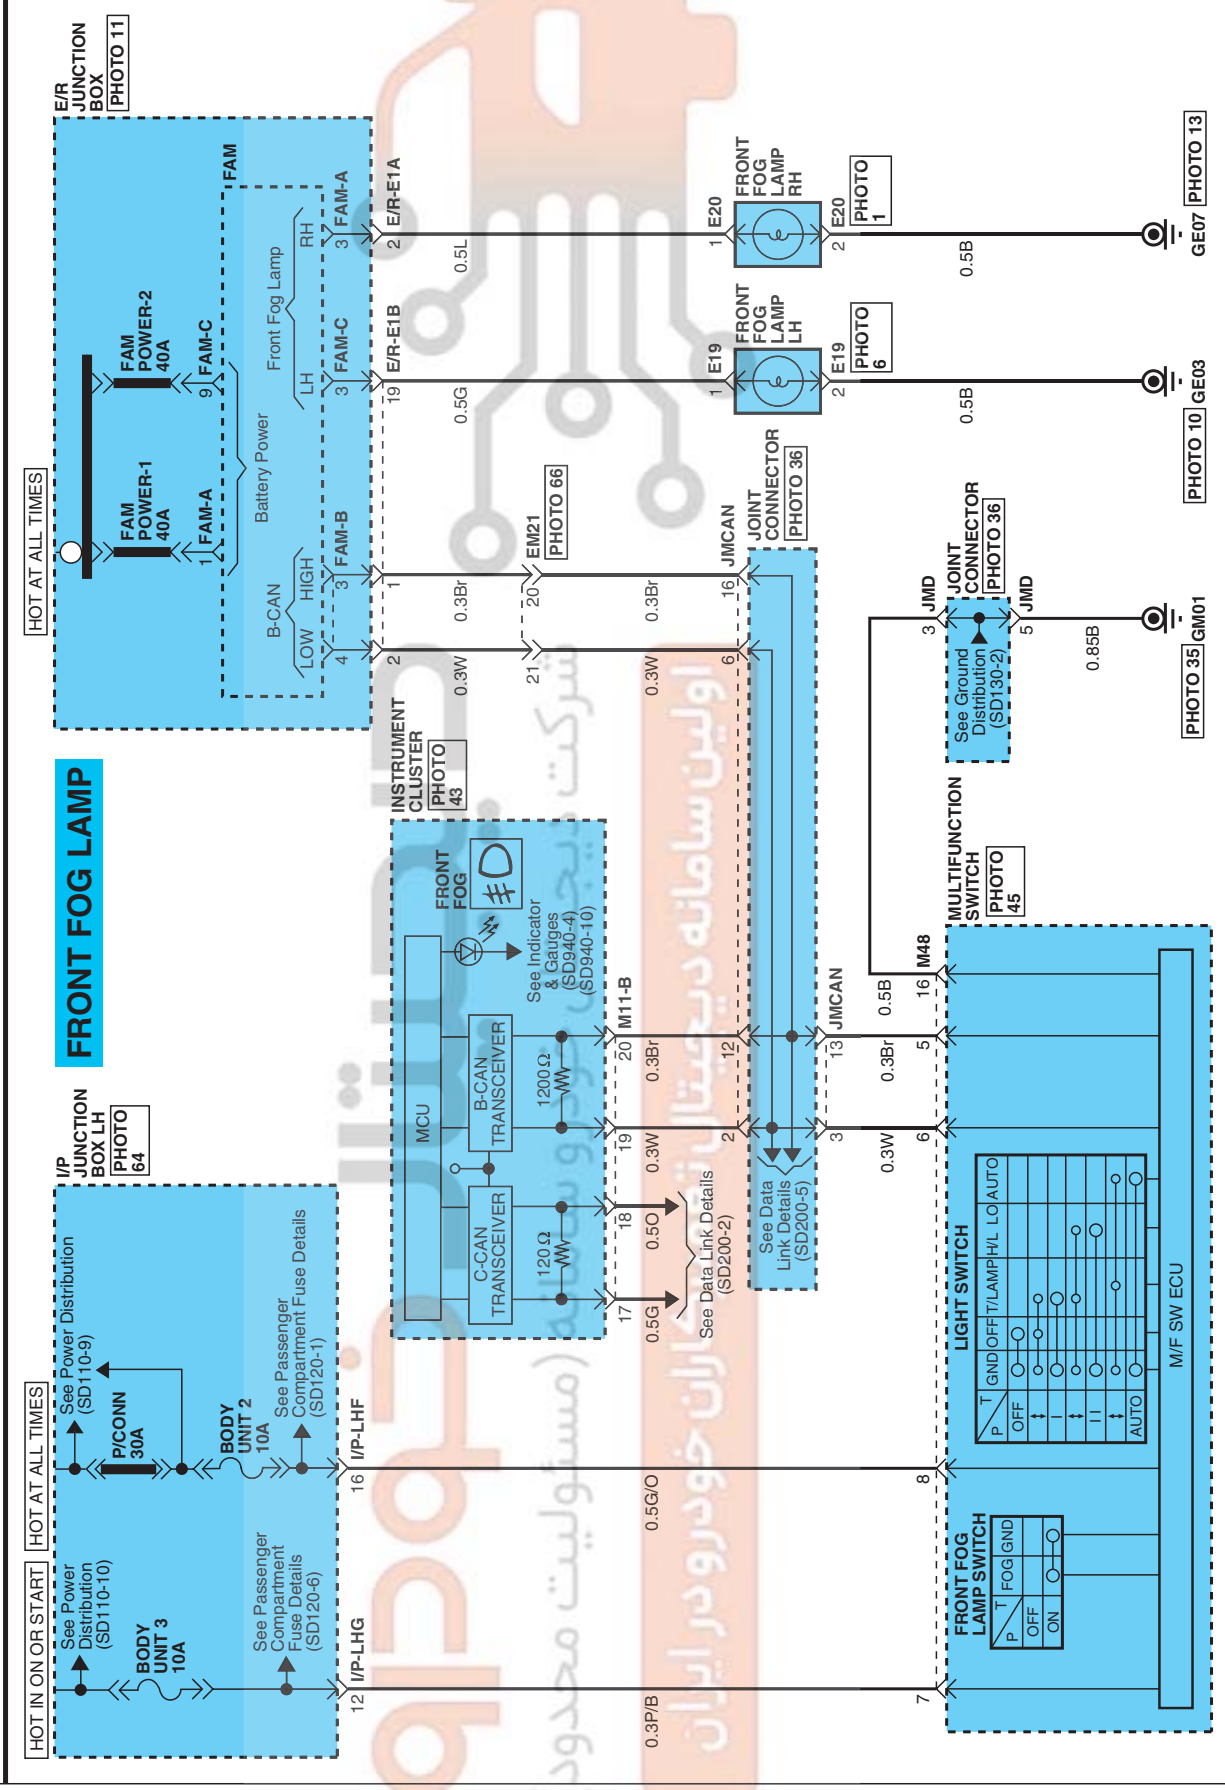

FRONT FOG & REAR FOG LAMPS

EOCEA116

Front Fog & Rear Fog Lamps (1)

SD924-1

EPHSD924A1

FRONT FOG & REAR FOG LAMPS

Front Fog & Rear Fog Lamps (2)

SD924-2