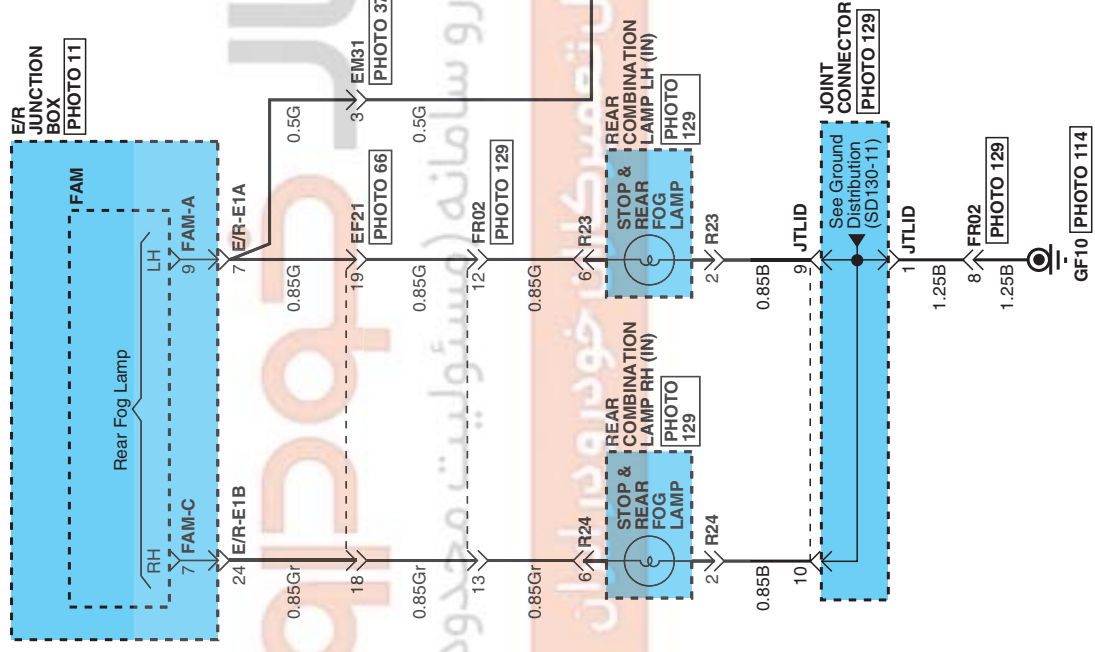

FRONT FOG & REAR FOG LAMPS

Front Fog & Rear Fog Lamps (2)

SD924-2

REAR FOG LAMP

FRONT FOG & REAR FOG LAMPS

Front Fog & Rear Fog Lamps (3)

SD924-3

E19 KET_110WP_02F_B_FOG	FAM-B <table border="1" data-bbox="560 1585 711 1848"> <tr><td>6</td><td>5</td><td>4</td><td>3</td><td>2</td><td>*</td></tr> <tr><td>*</td><td>11</td><td>*</td><td>*</td><td>8</td><td>7</td></tr> <tr><td>18</td><td>*</td><td>16</td><td>*</td><td>*</td><td>13</td></tr> </table>	E20 KET_110WP_02F_B_FOG	FAM-A <table border="1" data-bbox="332 367 454 819"> <tr><td>*</td><td>6</td><td>5</td><td>4</td><td>3</td><td>2</td></tr> <tr><td>13</td><td>12</td><td>11</td><td>10</td><td>9</td><td>8</td></tr> <tr><td colspan="6" style="text-align: center;">1</td></tr> </table>
FAM-C <table border="1" data-bbox="576 1102 690 1449"> <tr><td>4</td><td>3</td><td>2</td><td>*</td></tr> <tr><td>8</td><td>7</td><td>6</td><td>5</td></tr> <tr><td>9</td><td colspan="3"></td></tr> </table>	M11-B AMP_040M1_20F_B	FAM-C <table border="1" data-bbox="576 1102 690 1449"> <tr><td>4</td><td>3</td><td>2</td><td>*</td></tr> <tr><td>8</td><td>7</td><td>6</td><td>5</td></tr> <tr><td>9</td><td colspan="3"></td></tr> </table>	M40-B AMP_0407_26F_W_HD
M48 AMP_040M1_16F_B	R23 KET_090I01_06F_B	M62 AMP_040M1_16F_B	R24 KET_090I01_06F_W