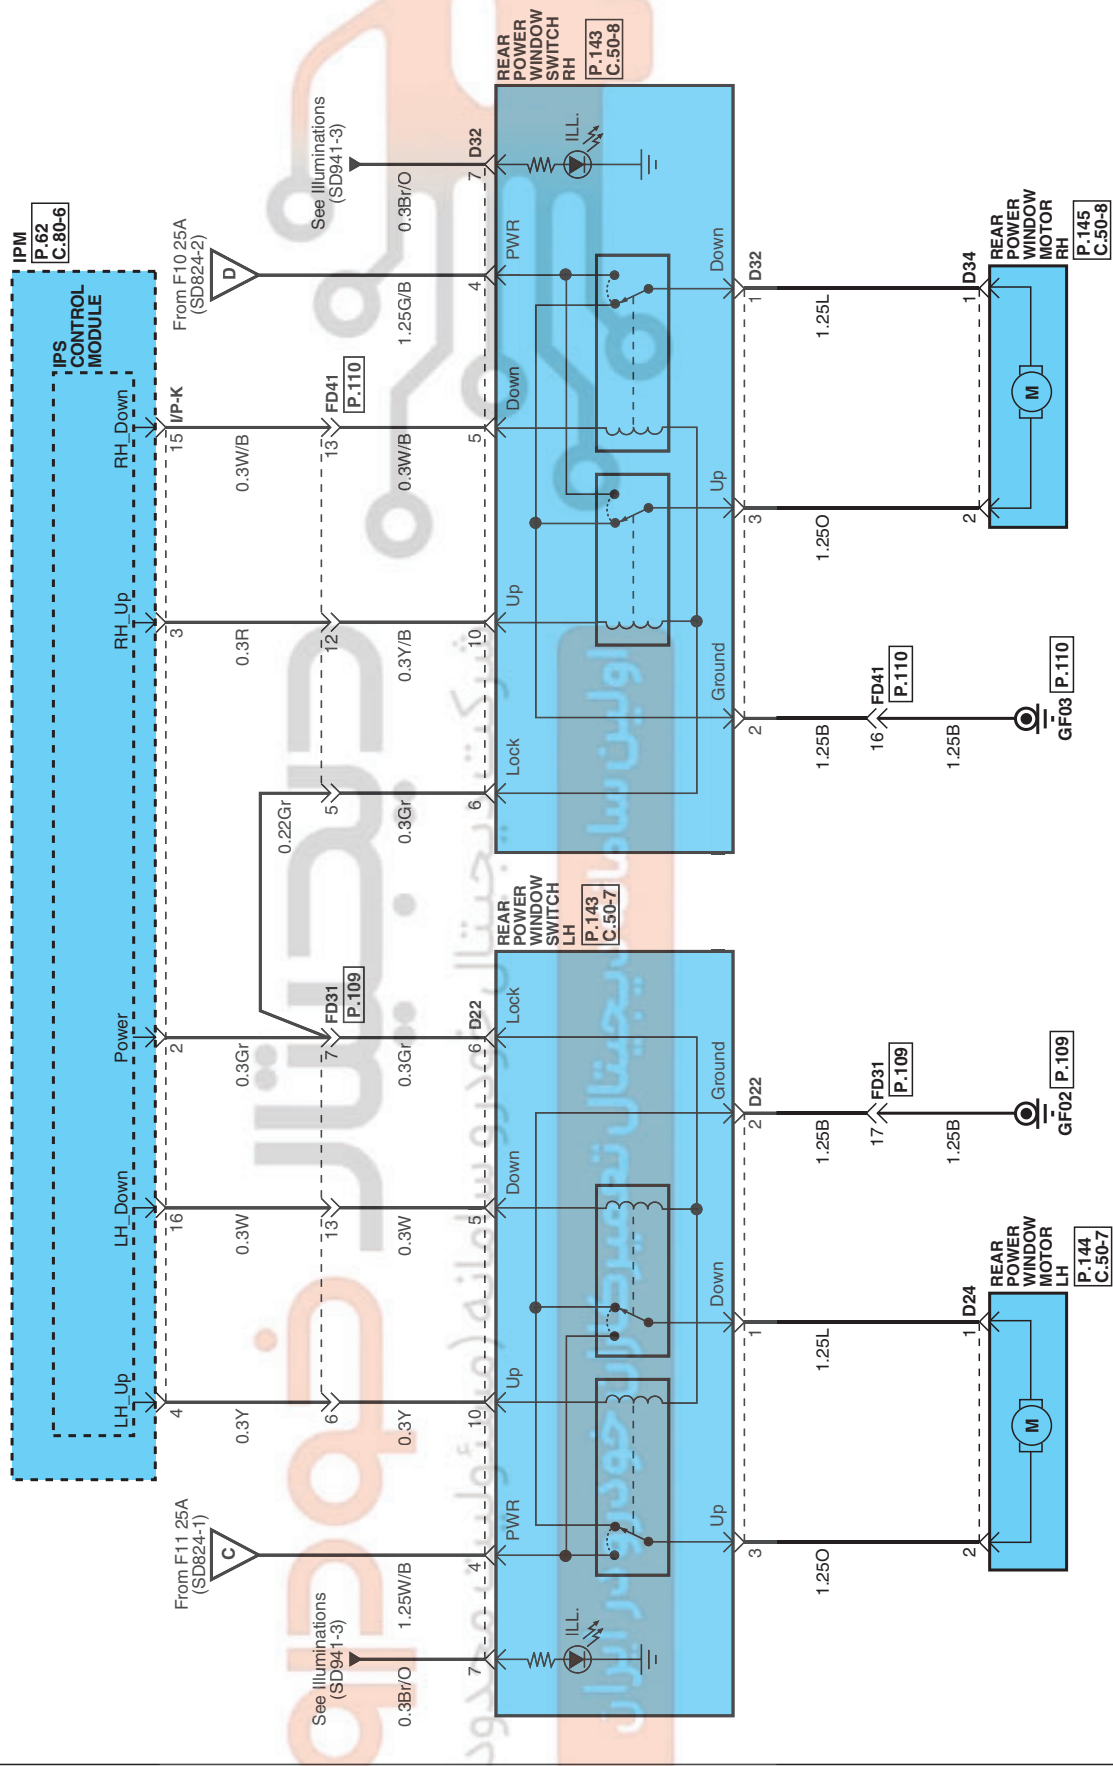

POWER WINDOWS SYSTEM

EAB78E9F

Power Windows System (1)

SD824-1

EVGSD12824AL

POWER WINDOWS SYSTEM

Power Windows System (2)

SD824-2

EVGSD12824BL

POWER WINDOWS SYSTEM

Power Windows System (3)

SD824-3

EVGSD12824CL

POWER WINDOWS SYSTEM

Power Windows System (4)

SD824-4