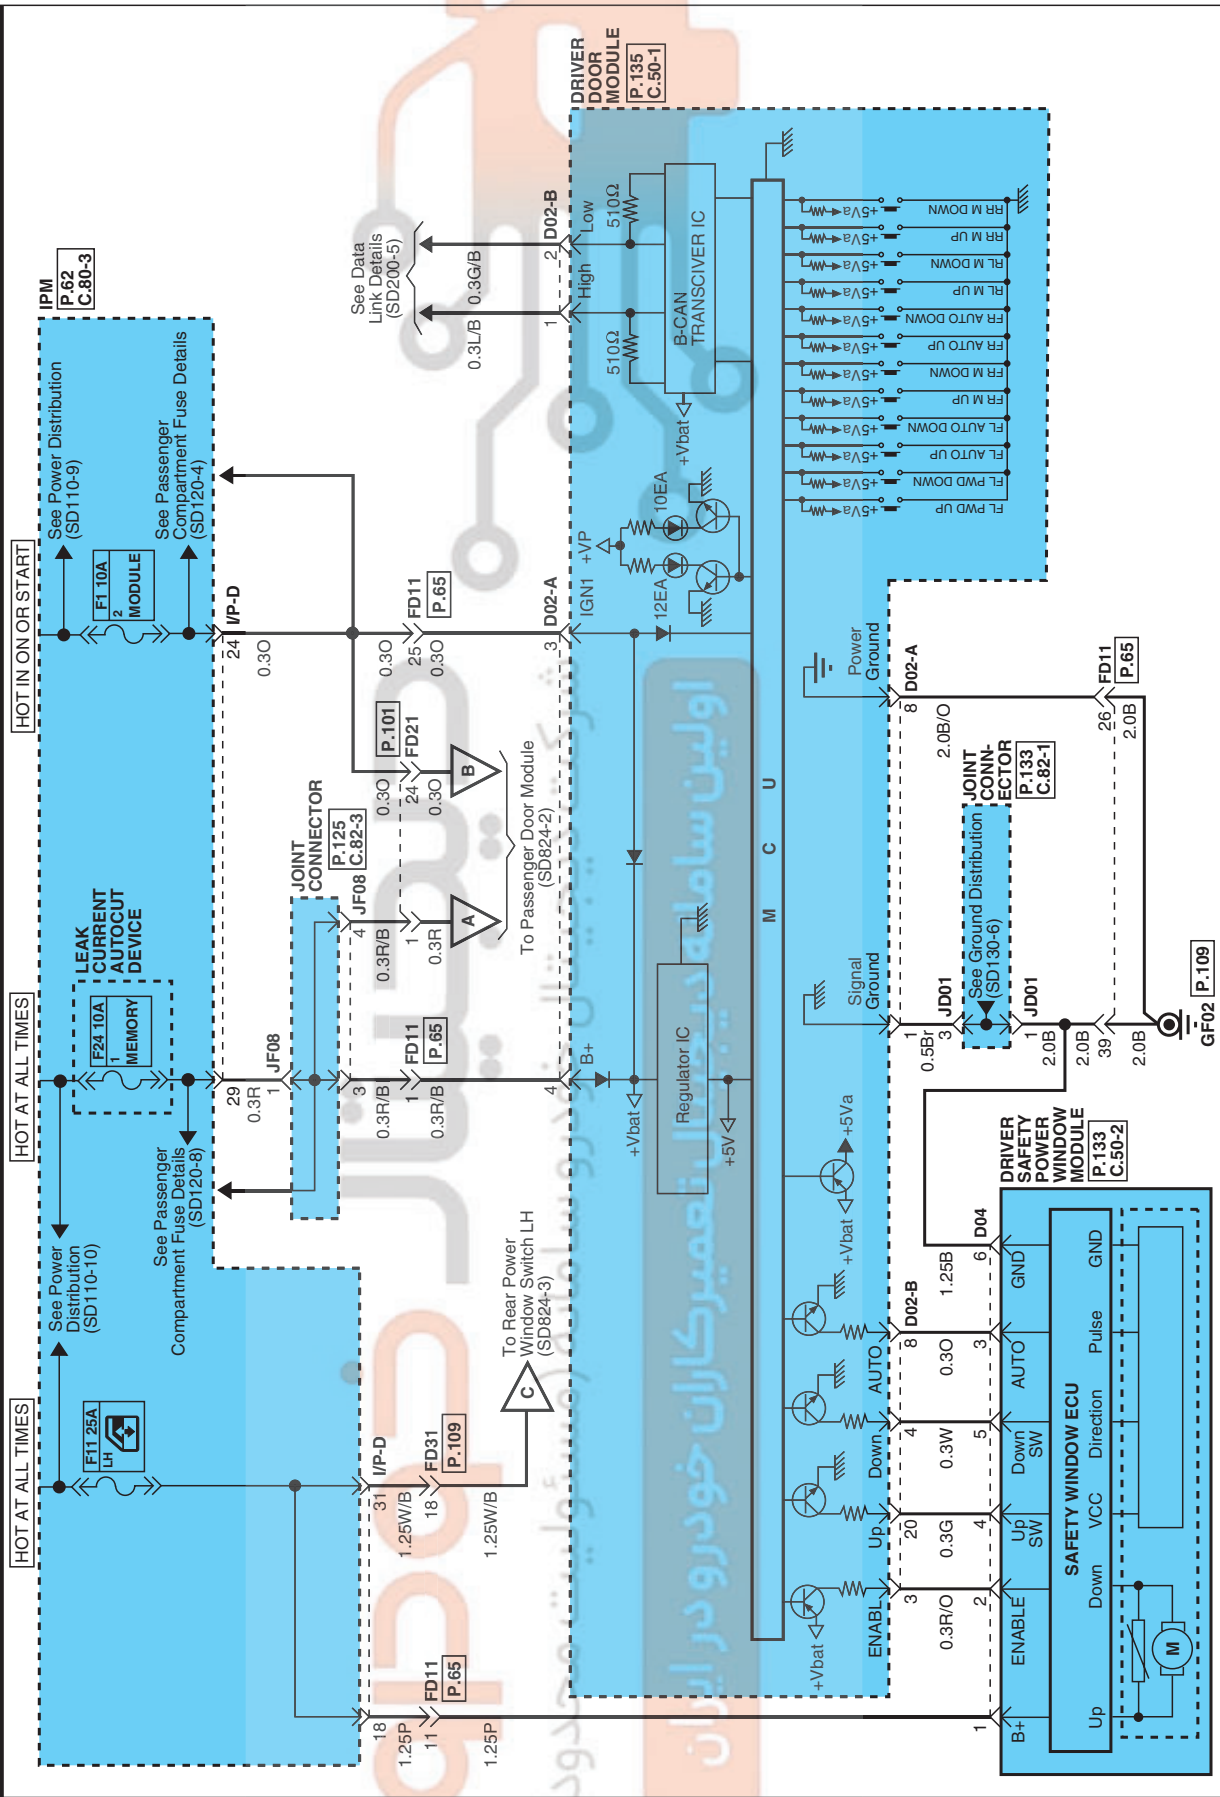

POWER WINDOWS SYSTEM

EAB78E9F

Power Windows System (1)

SD824-1

EVGSD12824AL

POWER WINDOWS SYSTEM

Power Windows System (2)

SD824-2

EVGSD12824BL

POWER WINDOWS SYSTEM

Power Windows System (3)

SD824-3

EVGSD12824CL

POWER WINDOWS SYSTEM

Power Windows System (4)

SD824-4