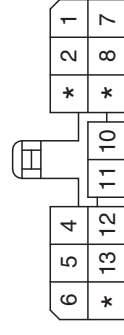

AMP_070_14F_W

BLANK

شرکت دیجیتال خودرو سامانه (مسئولیت محدود)

اولین سامانه دیجیتال تعمیرکاران خودرو در ایران