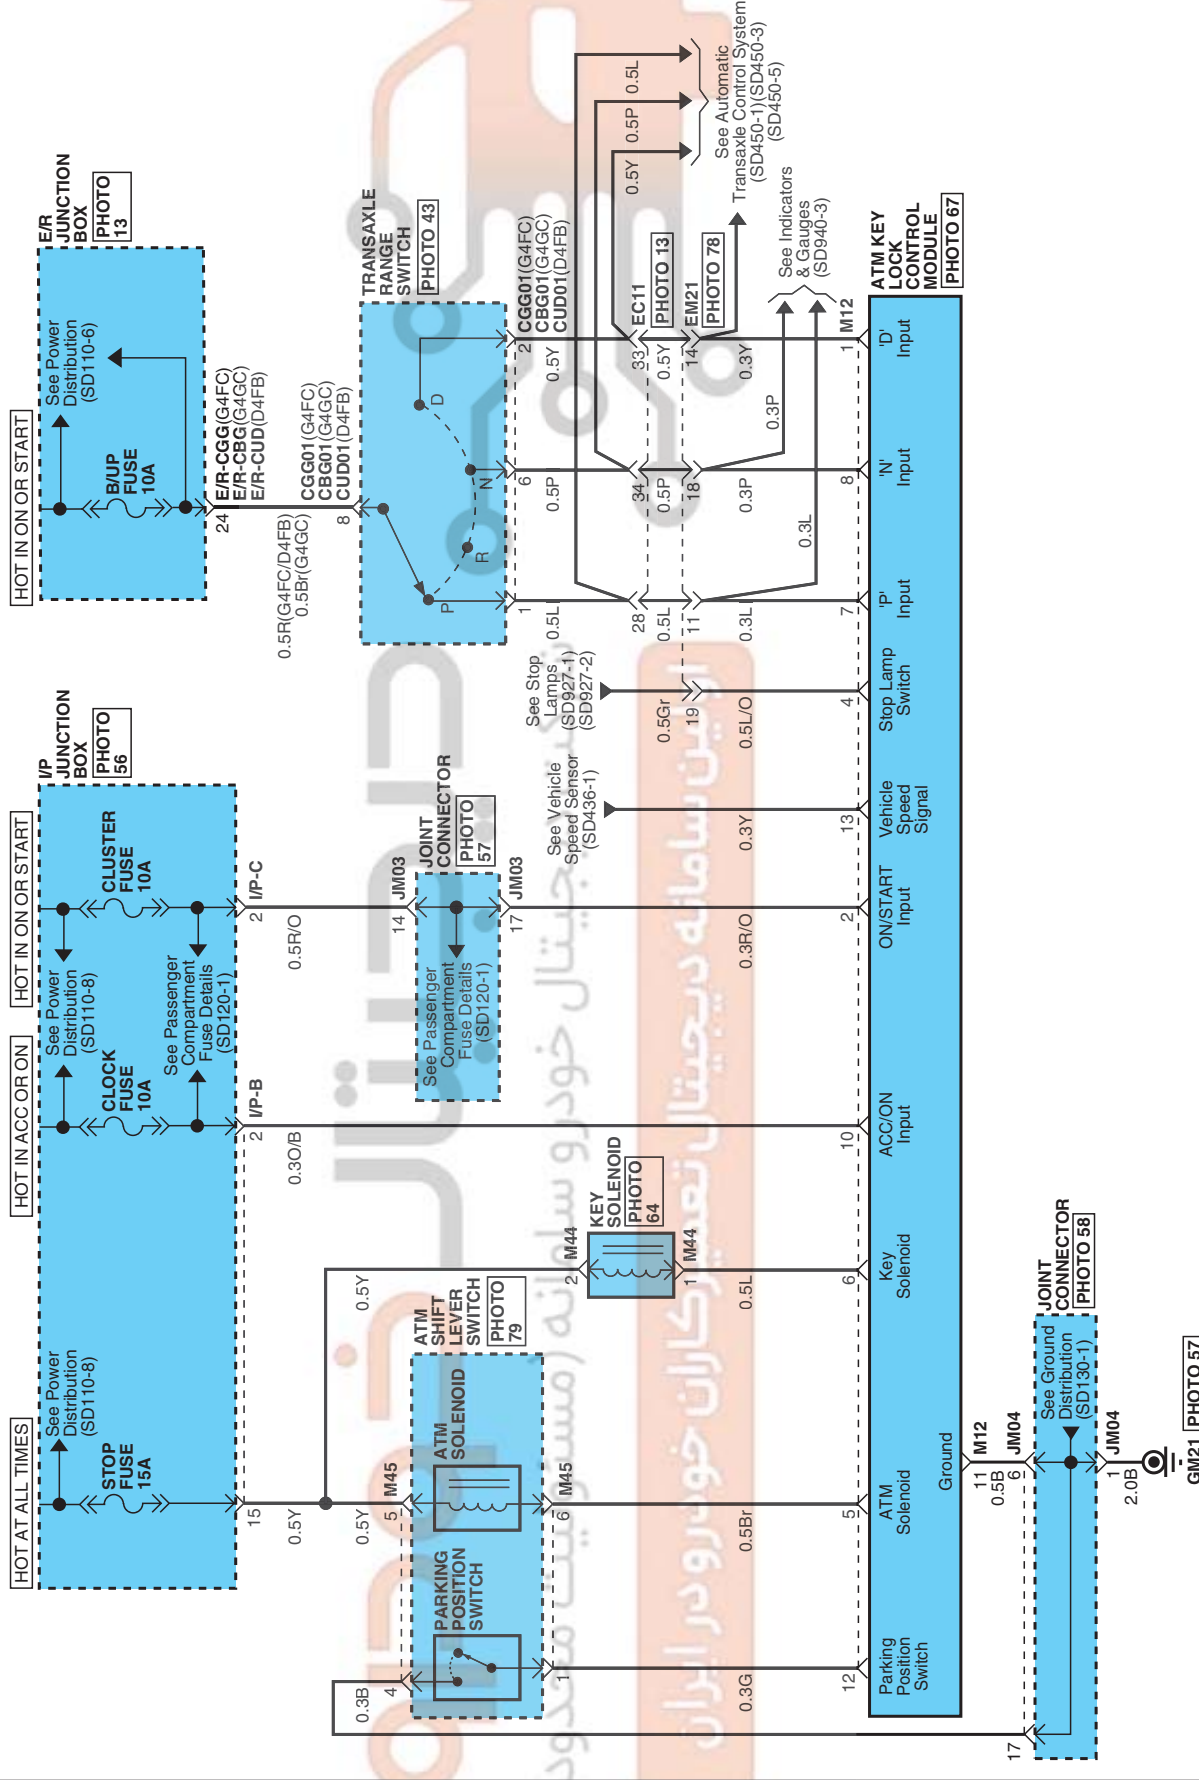

SHIFT LOCK CONTROL SYSTEM

E9EAB3FF

SHIFT LOCK CONTROL SYSTEM (1)

SD452-1

EFDSD8452AL

SHIFT LOCK CONTROL SYSTEM

SHIFT LOCK CONTROL SYSTEM (2)

SD452-2

CGG01

KET\_SSD\_10F\_B\_A

M44

KET\_090IL\_02F\_B\_R

CBG01

KET\_SSD\_10F\_B\_A

M45

KET\_090IL\_08F\_B